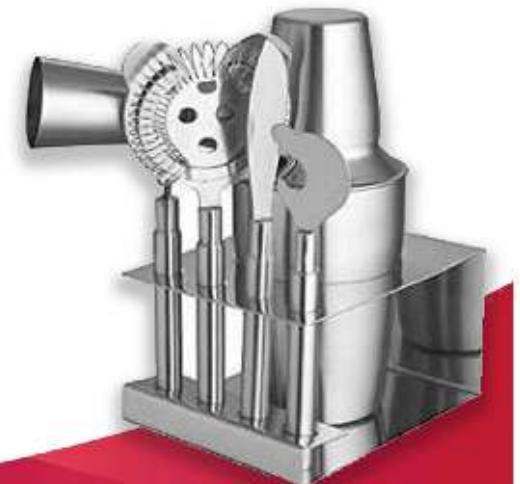

- COCKTAIL SHAKER
- PEG MEASURE
- STRAINER
- TONG
- BAR KNIFE
- OPENER

**KI-BRST- 67**

**KI-BRST- 68**

KI-BRST- 69

**STAINLESS STEEL BAR SET IN VELVET BOX**

- COCKTAIL SHAKER
- HIP FLASK
- OPENER
- TONG
- PEG MEASURE