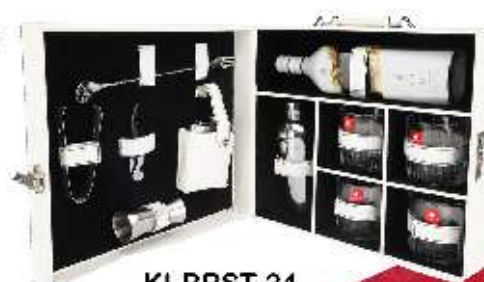

BROWN LEATHER BRIEF CASE WITH 4 GLASSES

- -COCKTAIL SHAKER
- -PEG MEASURE
- -HIP FLASK
- -TONG
- -OPNER
- -4 GLASS

KI-BRST-24

WHITE LEATHER BRIEF CASE WITH 4 GLASSES

- -COCKTAIL SHAKER
- -PEG MEASURE
- -HIP FLASK
- -TONG
- -OPNER
- -4 GLASS