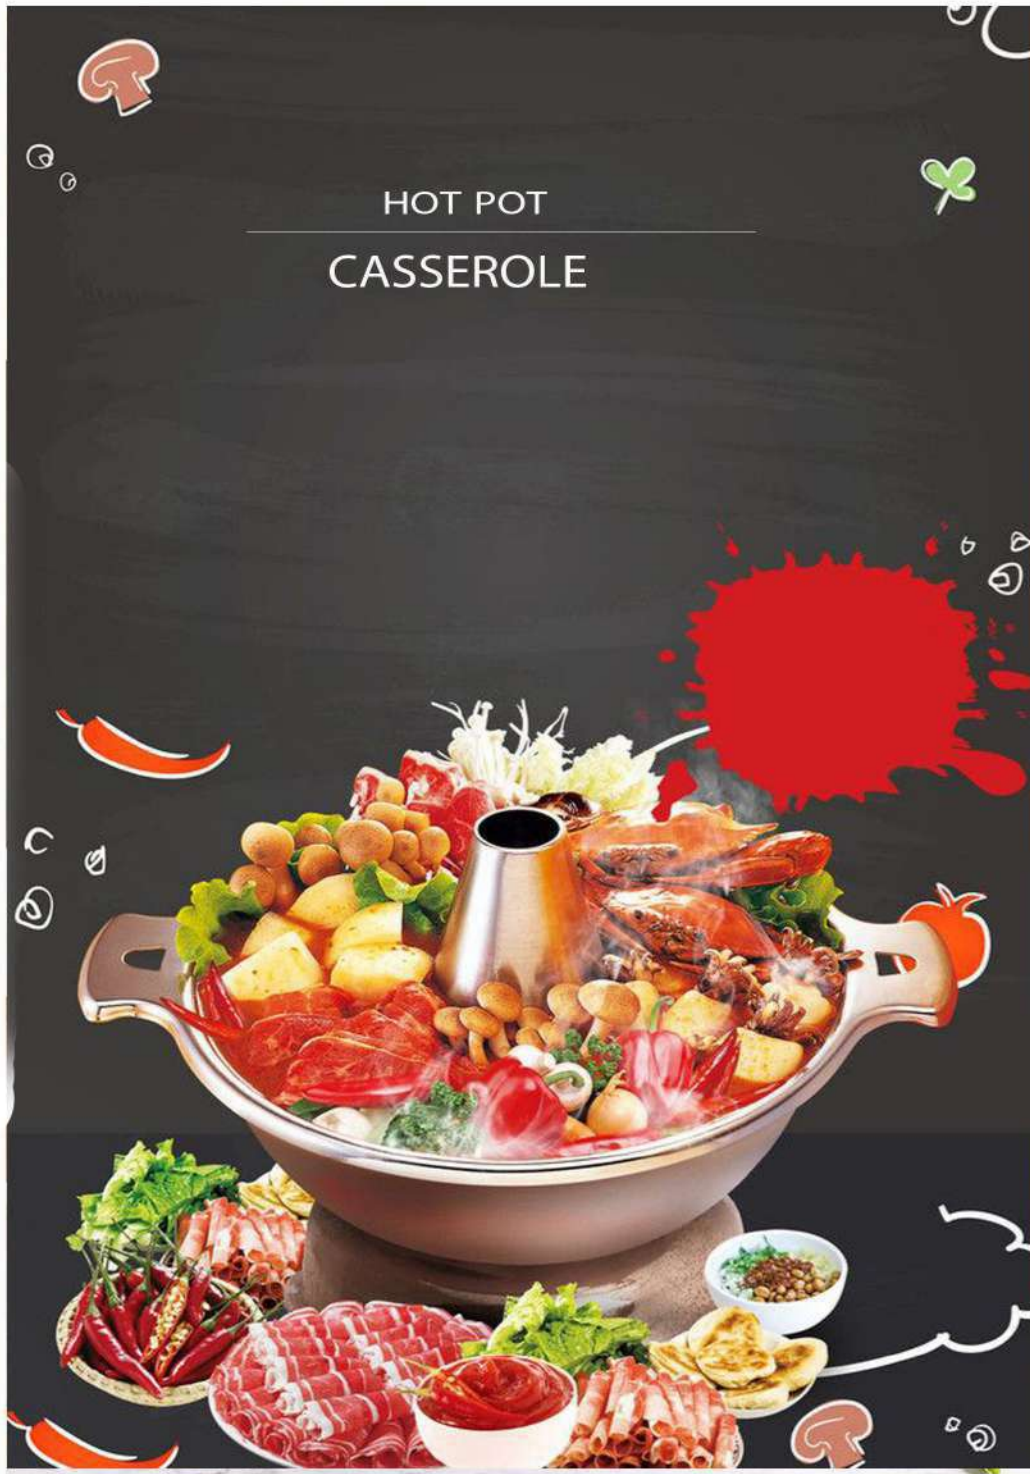

Rambow Spice Box

HOT POT CASSEROLE

KI-HTPT-01

SS INSULATED CASSEROLE

KI-HTPT-02

SS DOUBLE WALL INSULATED CASSEROLE

KI-HTPT-03

SS DOUBLE WALL COPPER CASSEROLE SET