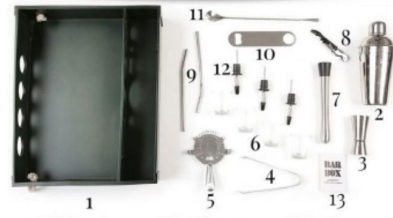

What's Included In The Set?

KI-BRST- 49

Home Bar Kit With Military Green Wall Mount Stand (SILVER)

PRICE:- 4200/-

What's Included In The Set?

- 1.Wall Mount
- 2.Cocktail Shaker
- 3.Peg Measurer
- 4.Ice Tong
- 5.Strainer
- 6.Shot Glasses
- 7.Muddler
- 8.Corkscrew
- 9.Bent Straws
- 10.Bar Blade Opener
- 11.Mixing Spoon
- 12.Pourer's
- 13.Recipe Card