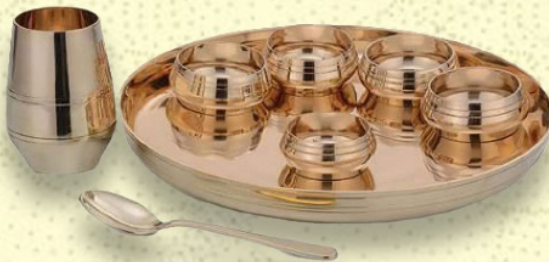

SAGAN THALI SET-SMALL (8 PCS SET)

KI-THS-24

PRICE:-5,079/-

Item Name	Capacity	Weight	Dimension (cm)
Sagan Thali-Small X 1	---	1400gm	31.5x31.5x3.0
Sagan Katori-Small X 4	150ml	150gm	7.0x7.0x3.5
Sagan Glass X 1	400ml	260gm	5.5x5.5x11.0
Sagan Chutney Katori X 1	100ml	100gm	6.0x6.0x3.0
dessert Spoon X 1	---	---	18.0x4.0x2.0

KI-THS-25

PRICE:-6,800/-

Item Name	Capacity	Weight	Dimension (cm)
Sagan Thali-Big X 1	---	1900gm	37.0x37.0x3.5
Sagan Katori-Big X 5	150ml	170gm	8.0x8.0x4.0
Sagan Glass X 1	400ml	260gm	5.5x5.5x11.0
Sagan Chutney Katori X 1	100ml	100gm	6.0x6.0x3.0
Sagan Halwa Plate X 1	200ml	150gm	11.5x11.5x2.0
dessert Spoon X 1	---	---	18.0x4.0x2.0