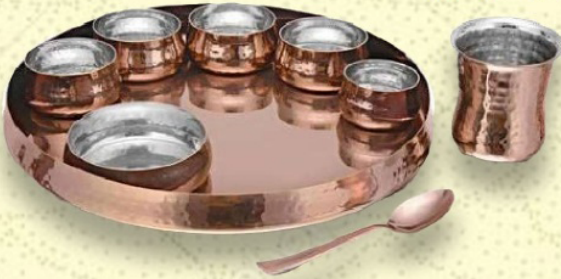

THALI SET

SOVEREIGN THALI SET (9 PCS SET)
Single Wall, Hammer

KI-THS-03

Item Name	Capacity	Weight	Dimension (cm)
Sovereign Thali X 1	---	940gm	33.00x33.00x3.50
Sovereign Subzi Katori X 4	---	90gm	7.00x7.00x4.00
Sovereign Glass X 1	350ml	150gm	8.00x8.00x10.00
Sovereign Rice Bowl X 1	---	180gm	12.00x12.00x3.75
Sovereign Chutney Katori X 1	---	50gm	5.50x5.50x2.75
Dessert/AP Spoon-Impress X 1	---	50gm	8.00x8.00x10.00

PRICE:-4499/-

KI-THS-04

Item Name	Capacity	Weight	Dimension (cm)
Konica Thali X 1	---	1000gm	37.00x30.00x1.50
Konica Katori X 5	---	80gm	8.25x8.25x4.50
Konica Glass X 1	400ml	120gm	8.00x8.00x10.00
Dessert/AP Spoon-Impress X 1	---	50gm	8.00x8.00x10.00

PRICE:-4499/-