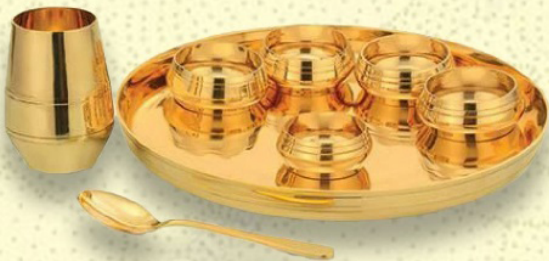

KI-THS-26

PRICE:-5075/-

Item Name	Capacity	Weight	Dimension (cm)
Sagan Thali-Small X 1	---	1400gm	31.5x31.5x3.0
Sagan Katori-Small X 4	150ml	150gm	7.0x7.0x3.5
Sagan Glass X 1	400ml	260gm	5.5x5.5x11.0
Sagan Chutney Katori X 1	100ml	100gm	6.0x6.0x3.0
dessert Spoon X 1	---	---	18.0x4.0x2.0

SAGAN THALI SET-SMALL (8 PCS SET)

KI-THS-27

PRICE:-6800/-

Item Name	Capacity	Weight	Dimension (cm)
Sagan Thali-Big X 1	---	1900gm	37.0x37.0x3.5
Sagan Katori-Big X 5	150ml	170gm	8.0x8.0x4.0
Sagan Glass X 1	400ml	260gm	5.5x5.5x11.0
Sagan Chutney Katori X 1	100ml	100gm	6.0x6.0x3.0
Sagan Halwa Plate X 1	200ml	150gm	11.5x11.5x2.0
dessert Spoon X 1	---	---	18.0x4.0x2.0