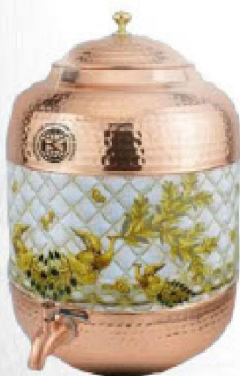

**COPPER
BARREL ANTIQUE WATER TANKS
KI-CRBT-42
PRICE:- 3500/-**

**COPPER
CONE WATER TANKS
KI-CRBT-43
PRICE:- 3500/-**

**COPPER
CONE ANTIQUE WATER TANKS
KI-CRBT-44
PRICE:- 3500/-**

**COPPER
CONE EMBOSSED WATER
TANKS
KI-CRBT-45
PRICE:- 3500/-**