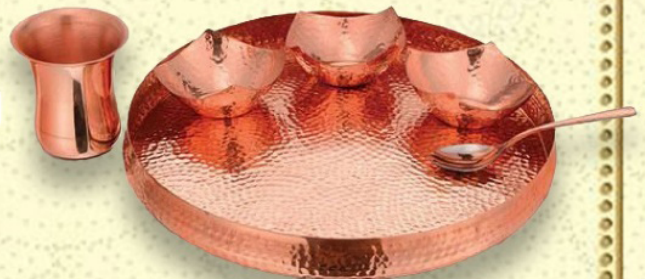

SOVEREIGN THALI SET-CU-BIG (6 PCS SET)
Copper