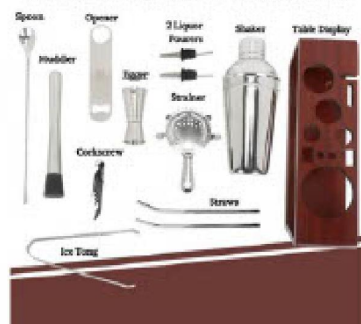

WHAT'S INCLUDED IN THE SET