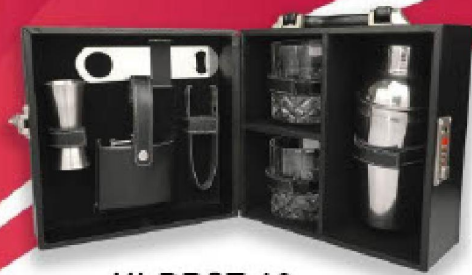

BROWN LEATHER BRIEF CASE WITH

- COCKTAIL SHAKER
 - PEG MEASURE
 - HIP FLASK
 - TONG
 - BAR BLADE
- PRICE:- 2100/-

KI-BRST-10

KI-BRST-11

GRAY COLOR BRIEF CASE WITH

PRICE:- 2300/-

BAR SET WITH CHAMPAGNE GLASSES AND ACCOSSRIES

PRICE :- 2700/-

KI-BRST-12

KI-BRST-13

BLACK LEATHER BRIEF CASE WITH 2 GLASSES

- COCKTAIL SHAKER
- PEG MEASURE
- HIP FLASK
- TONG
- OPNER
- 2 GLASS

PRICE:- 2200/-

BLACK LEATHER BRIEF CASE WITH 2 GLASSES

- COCKTAIL SHAKER
- PEG MEASURE
- HIP FLASK
- TONG
- OPNER
- 2 GLASS