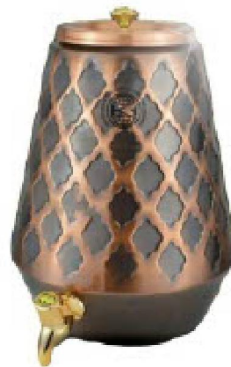

**COPPER
CONE ANTIQUE WATER TANKS
KI-CRBT-44
PRICE:- 3500/-**