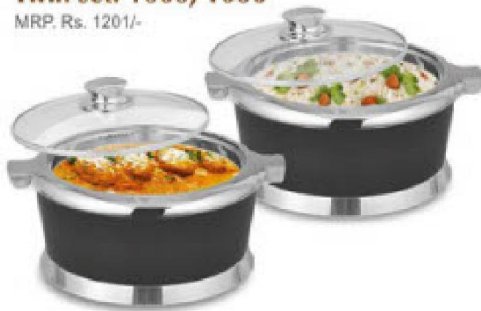

JAZZ

Twin set: 1000, 1000
MRP. Rs. 1201/-