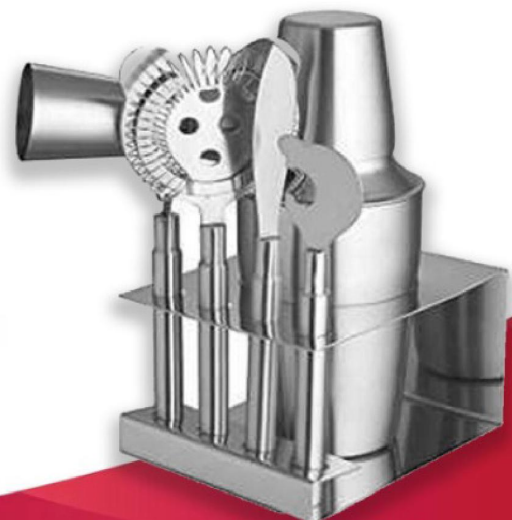

KI-BRST- 64

KI-BRST- 65
PRICE:- 1550/-

**STAINLESS STEEL GOLD COLORED
 BAR SET**

- COCKTAIL SHAKER
- PEG MEASURE
- ICE BUCKET
- TONG
- BAR TRAY
- WINE COOLER

KI-BRST- 66
PRICE:- 2900/-

PRICE:- 1998/-

KI-BRST- 67

**STAINLESS STEEL PLAIN BAR TOOL
 SET 08 PCS PRICE:- 1400/-**

- COCKTAIL SHAKER
- PEG MEASURE
- STRAINER
- TONG
- BAR KNIFE
- OPENER

KI-BRST- 68

KI-BRST- 69

STAINLESS STEEL BAR SET IN VELVET BOX PRICE:- 1800/-