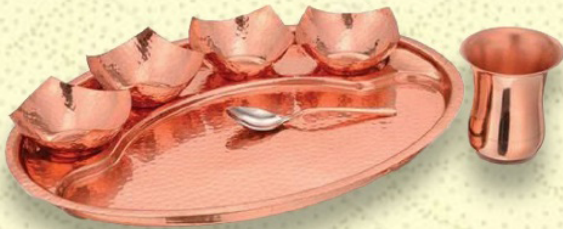

THALI SET

KI-THS-18

PRICE:-5525/-

Item Name	Capacity	Weight	Dimension (cm)
Oval Thali-Cu X 1	---	1000gm	43.00x31.00x2.0
Mukhwass Katori X 4	100ml	90gm	10.5x10.5x4.00
Sovereign Glass X 1	350ml	160gm	8.00x8.00x10.0
Dessert Spoon-Cu/SS X 1	---	50gm	18.0x4.0x2.0

OVAL THALI SET-Cu (7 PCS SET)
Copper

KI-THS-19

PRICE:-1999/-

Item Name	Capacity	Weight	Dimension (cm)
Full Plate X 1	---	700gm	27.0x27.0x2.0
Omega Katori X 2	100ml	130gm	8.5x8.5x3.5
Amrapali Glass-Cu X 1	250ml	85gm	7.5x7.5x10.0
Dessert Spoon-Cu/SS X 1	---	50gm	18.0x4.0x2.0