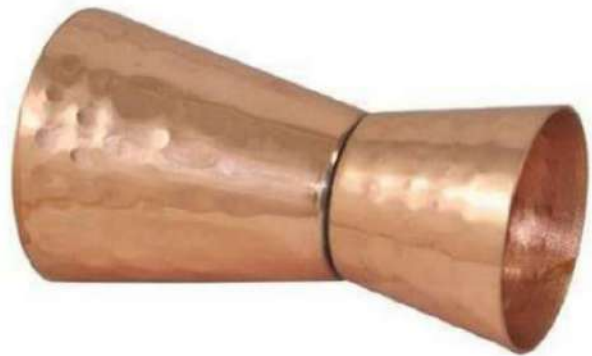

KI-BW-10
COPPER HAMMER PEG MEASURE
PRICE:- 150/-