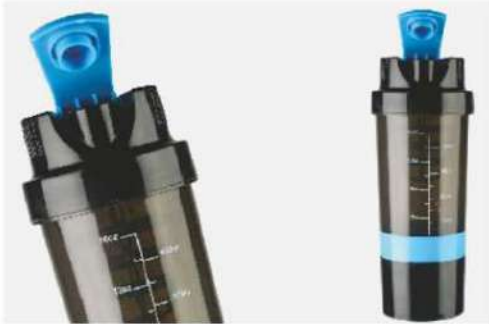

KI-SLIT-12
TWO KAMAL BOWL SET WITH TRAY
PRICE:- 470/-

KI-SPB-01
CYCLONE SHAKER BOTTLE
PRICE:- 444/-

KI-SPB-02
POWER SHAKER BOTTLE
PRICE:- 237/-

KI-SPB-03
SHAKE ME SHAKER BOTTLE
PRICE:- 228/-

KI-SPB-04
SHAKE ME STEEL SHAKER BOTTLE
PRICE:- 468/-