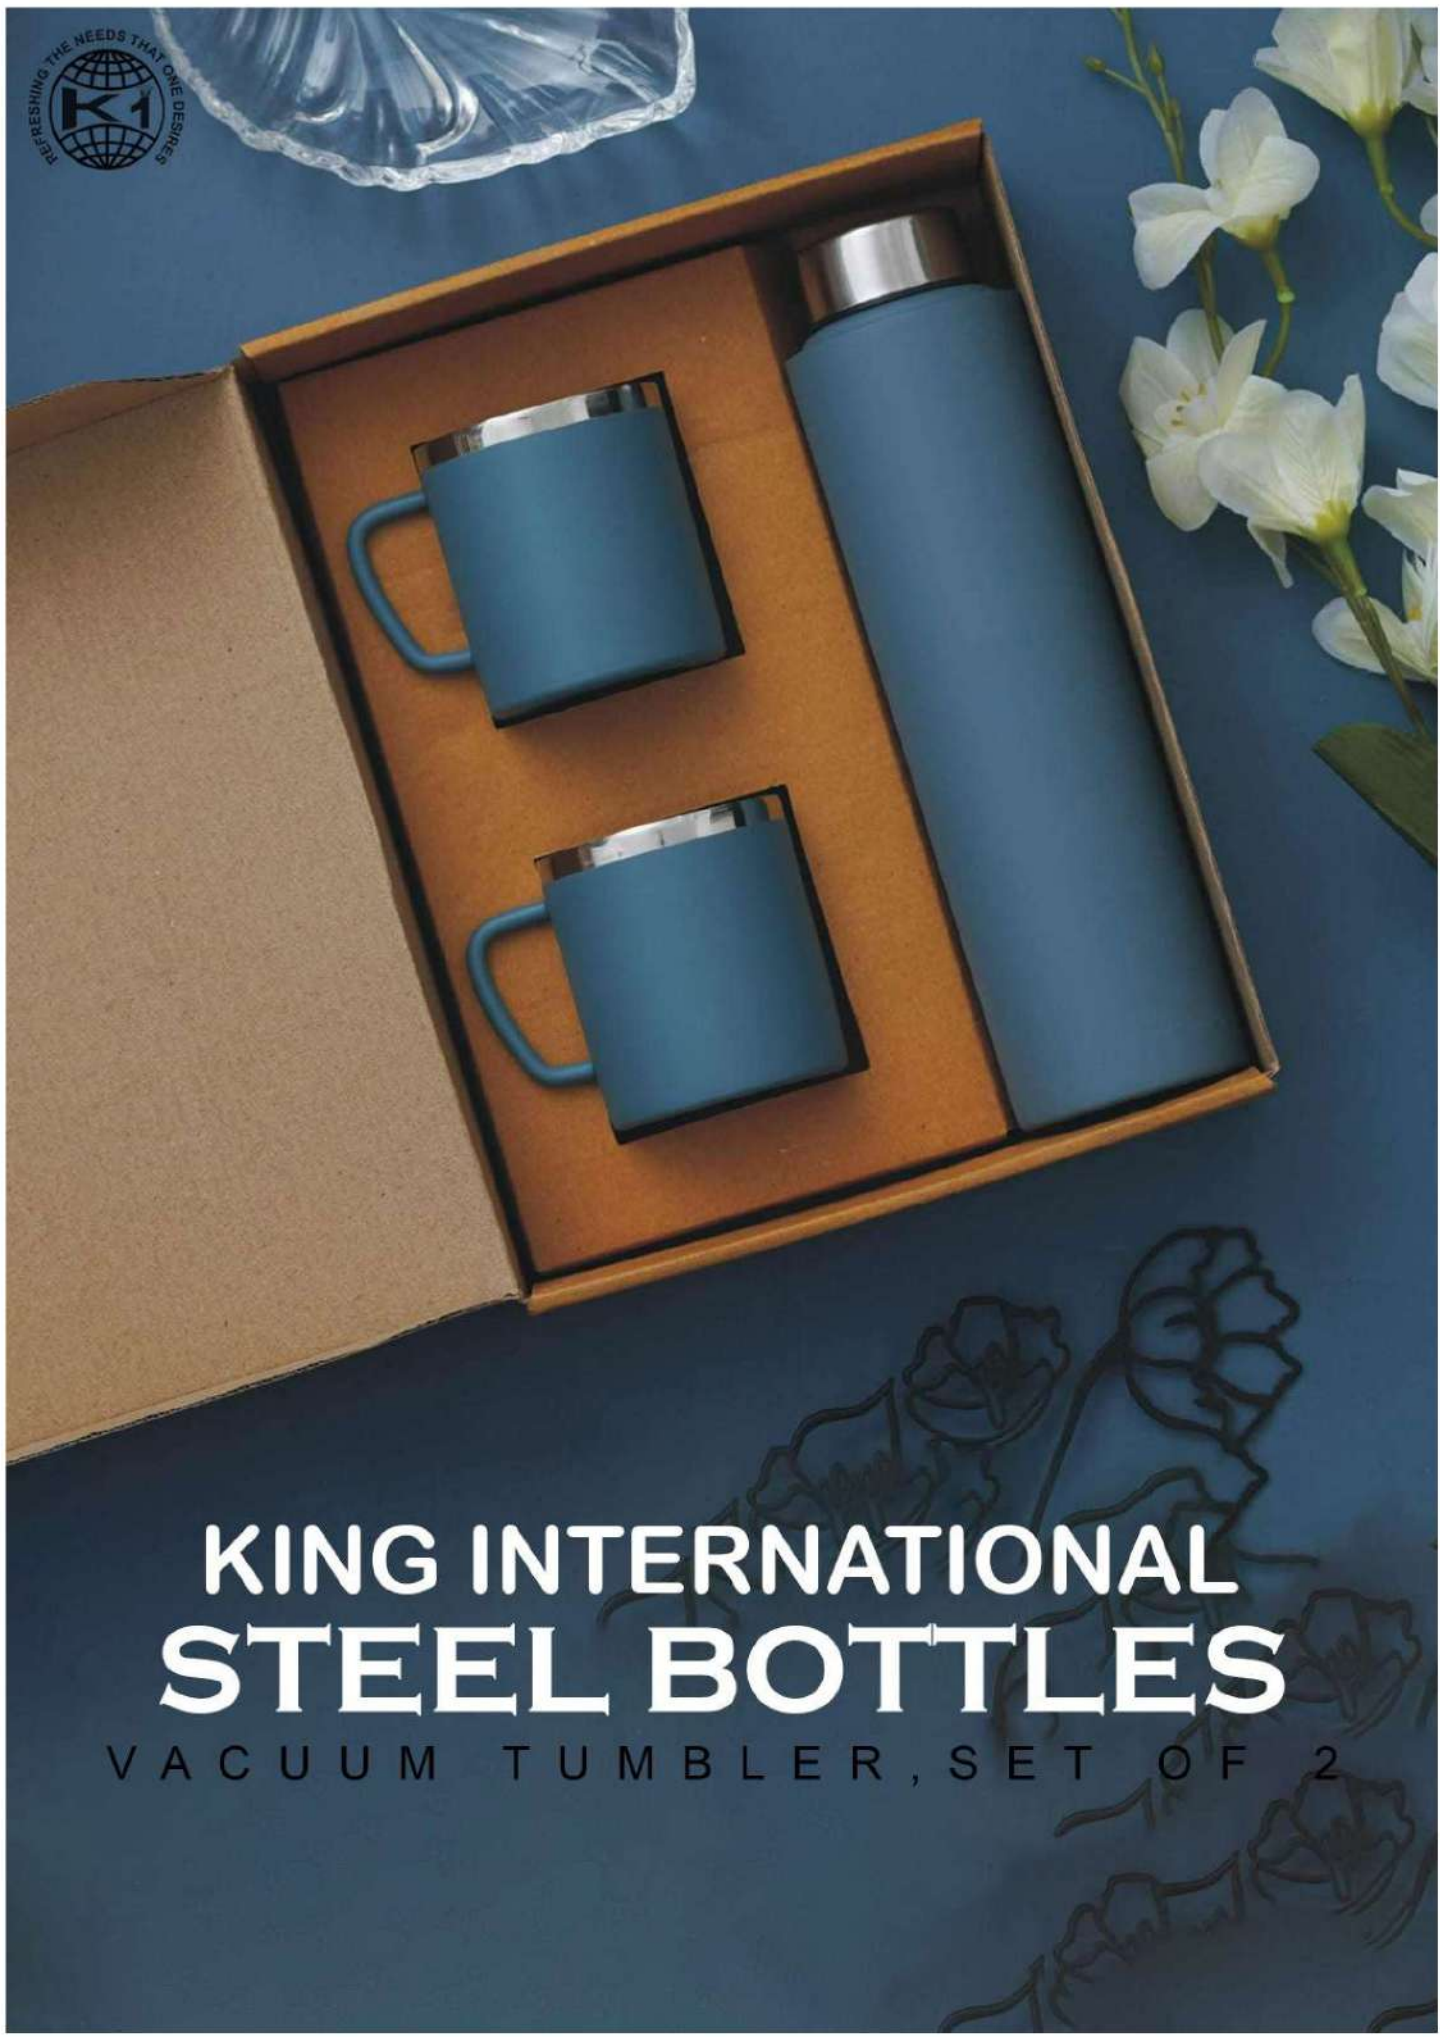

KI-CRL-15
COPPER PRINTED GLASS SET
PRICE:- 780/-

KING INTERNATIONAL STEEL BOTTLES

VACUUM TUMBLER, SET OF 2

KI-SSB-01
CLASSIC 1LTR PLAIN SS CAP
PRICE:-750 ML 250/-
1000 ML 260/-

KI-SSB-02
CLASSIC 1LTR PLAIN SIPPER CAP
PRICE:-250/-