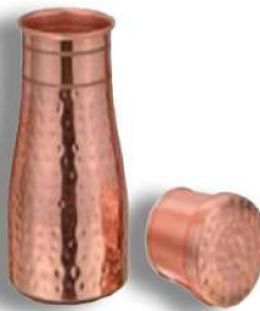

**COPPER
CURVED JAR**
KI-CRJAR-05
PRICE :1,100/-