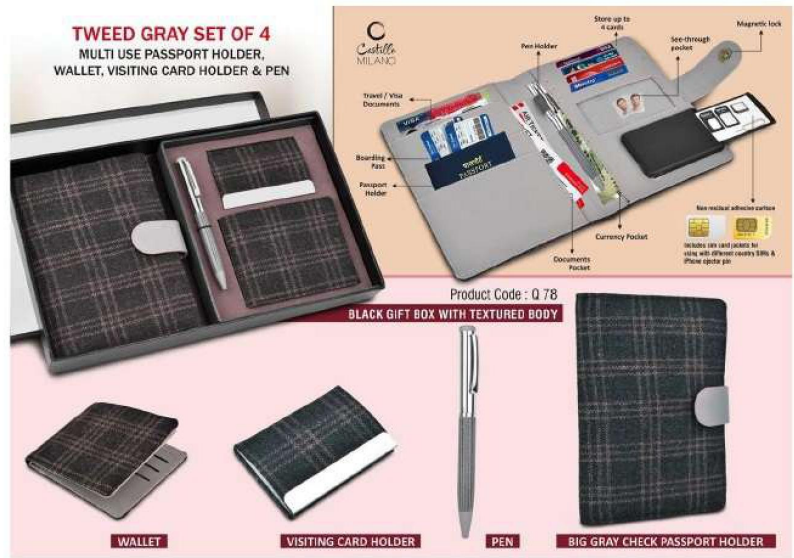

KI-BTI-25
TWEED GRAY SET OF 4: MULTI USE PASSPORT HOLDER, WALLET, VISITING CARD HOLDER & PEN
COLOR:- GRAY
PRICE:- 1,265/-