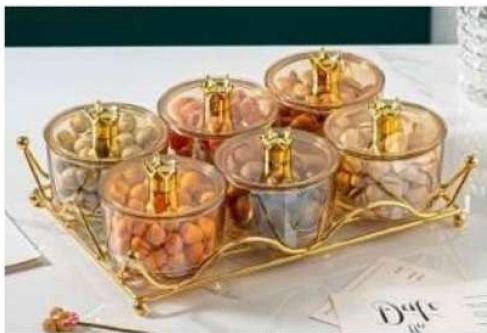

KI-PTR-07
CERAMIC SET OF 6 PCS
PRICE:- 2500/-