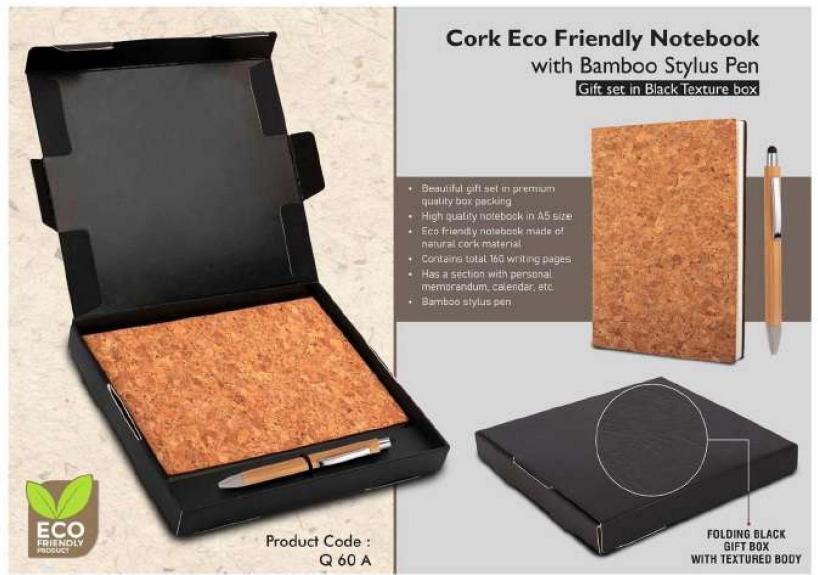

KI-BTI-13
CORK NOTEBOOK WITH BAMBOO PEN
GIFT SET IN BLACK BOX
COLOR:- BLACK
PRICE:- 385/-