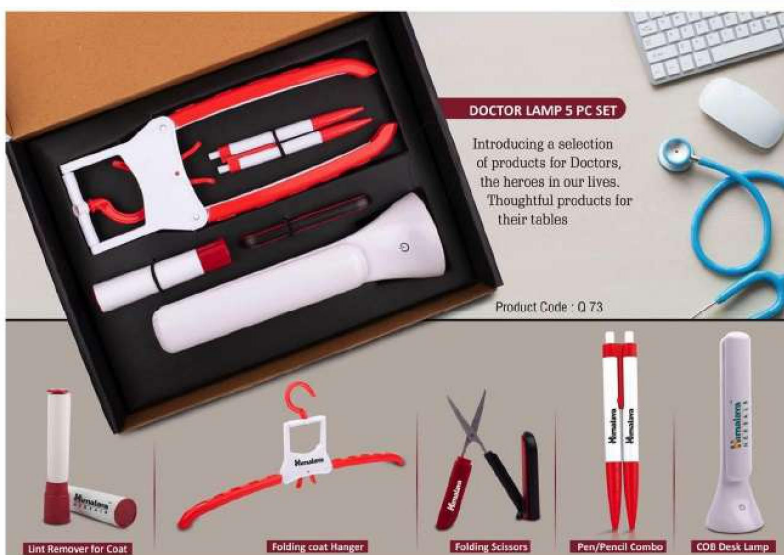

DOCTOR LAMP 5 PC SET

Introducing a selection of products for Doctors, the heroes in our lives. Thoughtful products for their tables

Product Code : Q 73

KI-BTI-20
DOCTOR LAMP SET: FOLDING COAT HANGER, LINT REMOVER, FOLDING SCISSORS, PEN/PENCIL COMBO, COB DESK LAMP| 5 PCS SET
COLOR:- RED
PRICE:- 1,056/-

KI-BTI-21
DOCTOR LAMP SET: FOLDING COAT HANGER, LINT REMOVER, FOLDING SCISSORS, PEN/PENCIL COMBO, COB DESK LAMP| 5 PCS SET
COLOR:- BLUE
PRICE:- 1,056/-