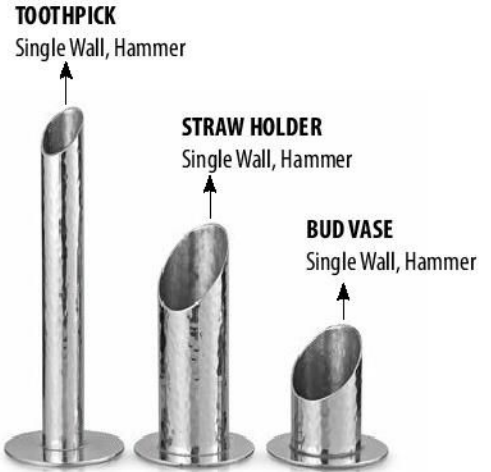

TOOTHPICK
Single Wall, Hammer

STRAW HOLDER
Single Wall, Hammer

BUD VASE
Single Wall, Hammer

Item Name	Item Code	Size	Weight	Dimension (cm)
TOOTHPICK	HH-6TP-SH1	No. 1	60gm	3.00 x 3.00 x 5.75
STRAW HOLDER	HH-6WH-SH1	No. 1	80gm	3.00 x 3.00 x 10.50
BUD VASE	HH-6BV-SH1	No. 1	90gm	1.75 x 1.75 x 13.00

Item Name	Item Code	Size	Weight	Dimension (cm)
TOOTHPICK - PREMIUM	HH-6TPP-SH1	No. 1	60gm	3.00 x 3.00 x 6.00
STRAW HOLDER - PREMIUM	HH-6WHP-SH1	No. 1	110gm	3.50 x 3.50 x 9.50
BUD VASE - PREMIUM	HH-6BVP-SH1	No. 1	110gm	3.00 x 3.00 x 11.50