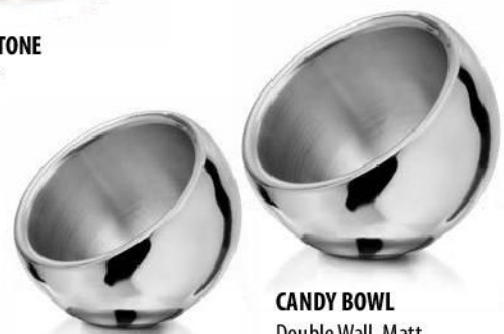

CANDY BOWL

Double Wall, Matt

Item Code	Size	Weight	Dimension (cm)
MR-5CDB-SM1	No. 1	280gm	12.00 x 12.00 x 11.00
MR-5CDB-SM2	No. 2	380gm	17.00 x 17.00 x 15.00