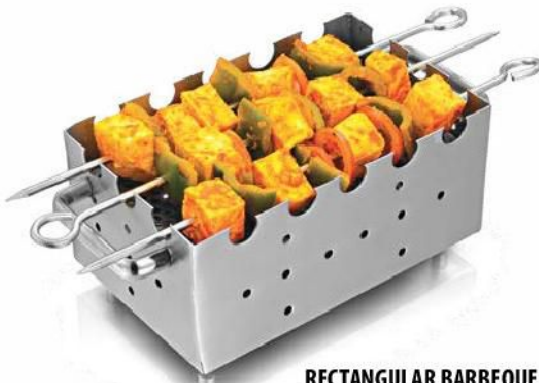

RECTANGULAR BARBEQUE
Single Wall, Matt

Item Code : MR-3RBQ-SM1
Size : No. 1
Weight : 1100gm
Dimension (cm) : 20.00 x 12.00 x 11.00

MATT / MIRROR FINISH