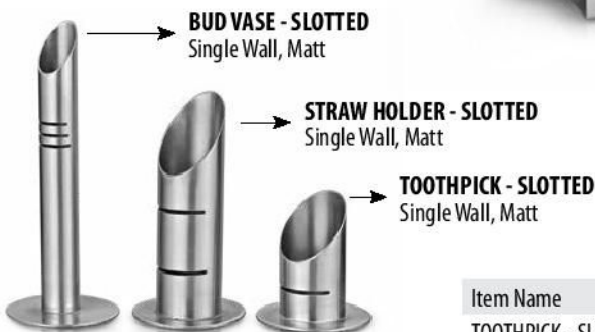

BUD VASE - SLOTTED
Single Wall, Matt

STRAW HOLDER - SLOTTED
Single Wall, Matt

TOOTHPICK - SLOTTED
Single Wall, Matt

Item Name	Item Code	Size	Weight	Dimension (cm)
TOOTHPICK - SLOTTED	MR-6TPS-SM1	No. 1	60gm	3.00 x 3.00 x 5.75
STRAW HOLDER - SLOTTED	MR-6WHS-SM1	No. 1	80gm	3.00 x 3.00 x 10.50
BUD VASE - SLOTTED	MR-6BVS-SM1	No. 1	80gm	1.75 x 1.75 x 13.00