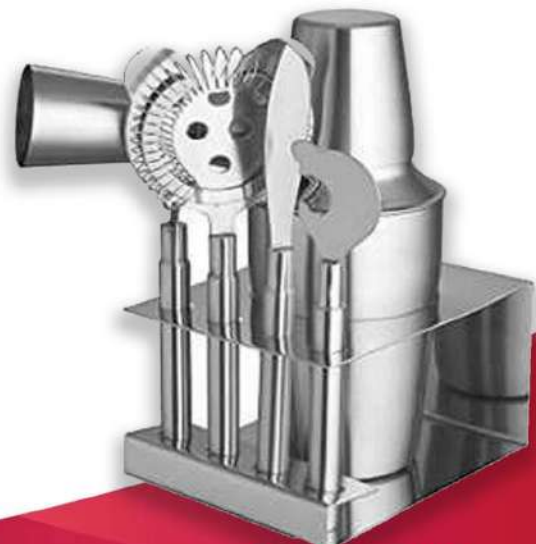

- COCKTAIL SHAKER
- PEG MEASURE
- STRAINER
- TONG
- BAR KNIFE
- OPENER

**KI-BRST- 68**

**KI-BRST- 69**

**STAINLESS STEEL BAR SET IN VELVET BOX**

- COCKTAIL SHAKER
- HIP FLASK
- OPENER
- TONG
- PEG MEASURE