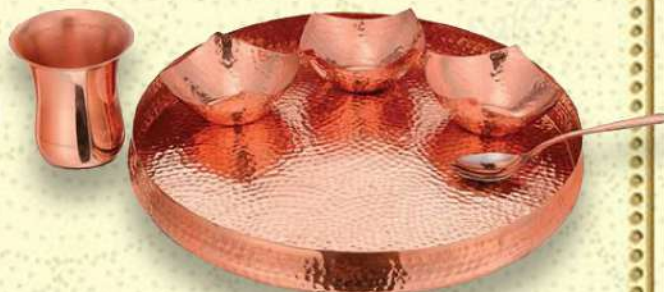

SOVEREIGN THALI SET-CU-BIG (6 PCS SET)

Copper