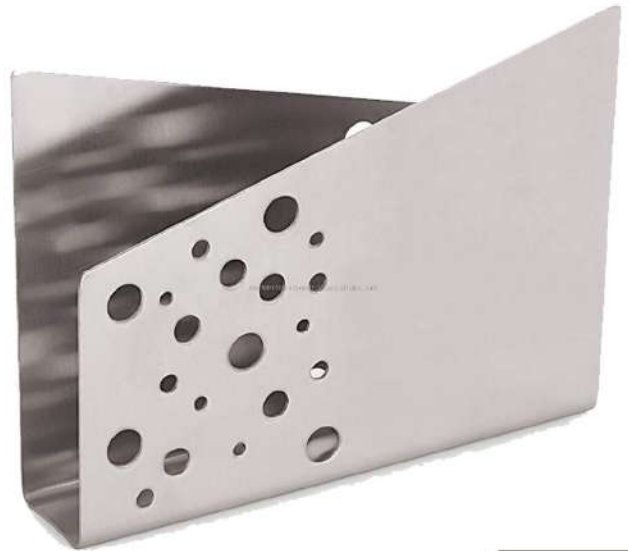

KI-BW-31
MIRROR CHAMPAGNE BUCKET
PRICE:-

KI-BW-30
NAPKIN HOLDER
PRICE:-