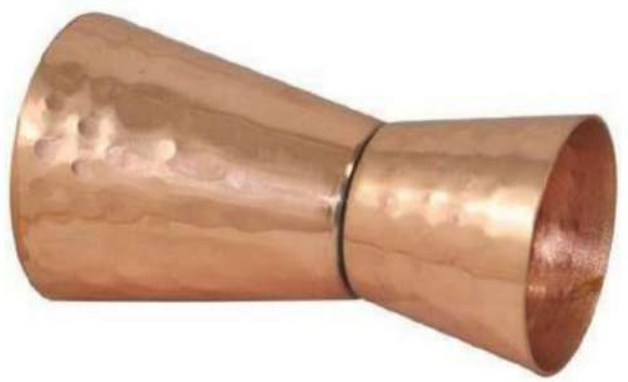

KI-BW-11
STAINLESS STEEL HIP FLASK
PRICE:-