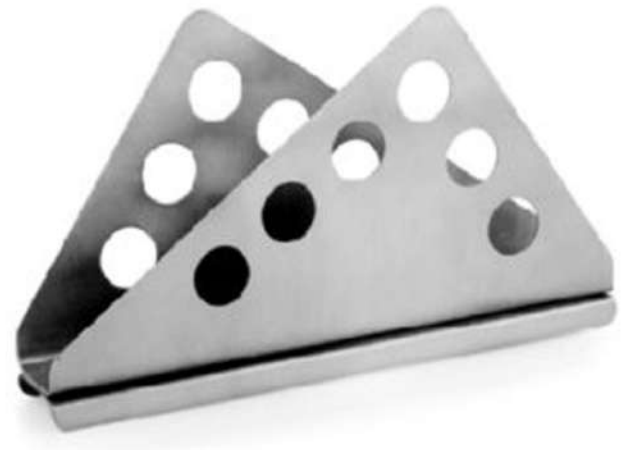

KI-BW-29
NAPKIN HOLDER SMOSA WOUT HOLL
PRICE:-