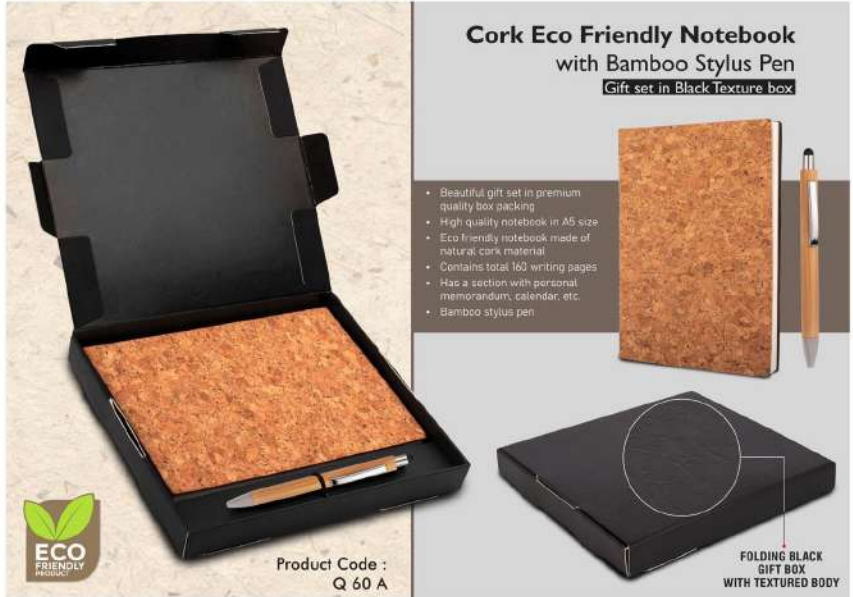

FOLDING BLACK GIFT BOX WITH TEXTURED BODY

Product Code : Q 58 Premium texture design on cover sides

KI-BTI-11
ROLEX NOTEBOOK WITH METAL TEXURE PEN
GIFT SET IN BLACK BOX
COLOR:- GRAY, BROWN, TAN, BLUE
PRICE:-

KI-BTI-12
BAMBOO NOTEBOOK WITH BAMBOO PEN
GIFT SET IN BLACK BOX
COLOR:- NATURAL
PRICE:-

Bamboo
Notebook with Bamboo Stylus Pen
 Gift Set in Black Texture Box

ECO FRIENDLY

- Beautiful gift set in premium quality box packing
- Bamboo cover notebook in A5 size
- Undated pages makes it an all year round gift.
- Matching bamboo pen with metal highlights and stylus

FOLDING BLACK GIFT BOX WITH TEXTURED BODY

Product Code : Q 59

KI-BTI-13
CORK NOTEBOOK WITH BAMBOO PEN
GIFT SET IN BLACK BOX
COLOR:- BLACK
PRICE:-

KI-BTI-14
6 IN 1 SET: STEEL WATER BOTTLE 750 ML, ADJUSTABLE MOBILE STAND, JACK STYLUS WITH MOBILE STAND, GLOWING FAST CAR CHARGER, GLOW CLOCK, AIR FRESHNER
COLOR:- BLACK
PRICE:-