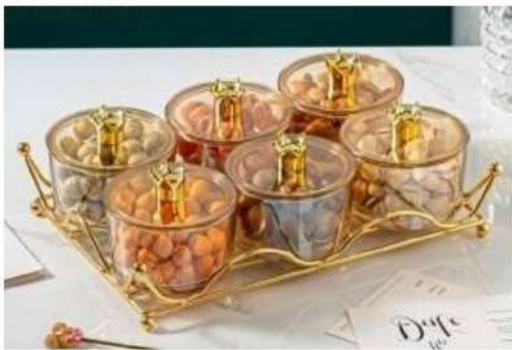

KI-PTR-03
STAINLESS STEEL DRY FRUIT PLATER SET OF
3 PCS
PRICE:-

KI-PTR-04
STAINLESS STEEL DOUBLE WALL DRY FRUIT
SET OF 3 PCS
PRICE:-

KI-PTR-05
CERAMIC SET OF 3 PCS
PRICE:-

KI-PTR-06
CERAMIC SET OF 4 PCS
PRICE:-