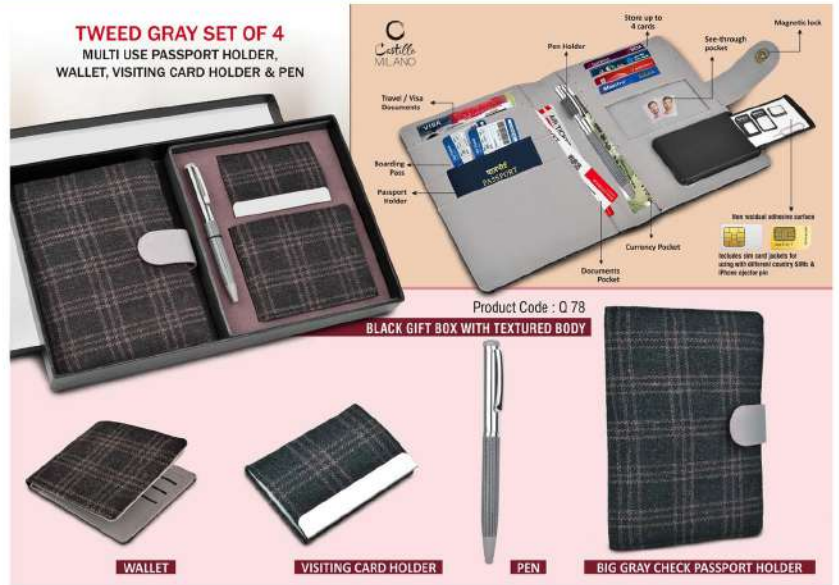

KI-BTI-25
TWEED GRAY SET OF 4: MULTI USE
PASSPORT HOLDER, WALLET, CARD
HOLDER, METAL PEN
COLOR:- GRAY
PRICE:-