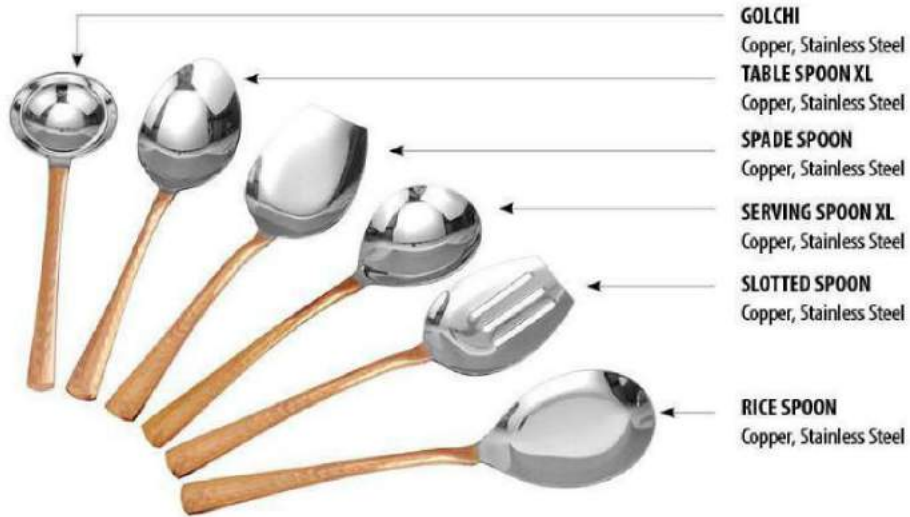

CUTLERY

- **GOLCHI**
  Copper, Stainless Steel
- **TABLE SPOON XL**
  Copper, Stainless Steel
- **SPADE SPOON**
  Copper, Stainless Steel
- **SERVING SPOON XL**
  Copper, Stainless Steel
- **SLOTTED SPOON**
  Copper, Stainless Steel
- **RICE SPOON**
  Copper, Stainless Steel

TABLE KNIFE
Copper, Stainless Steel