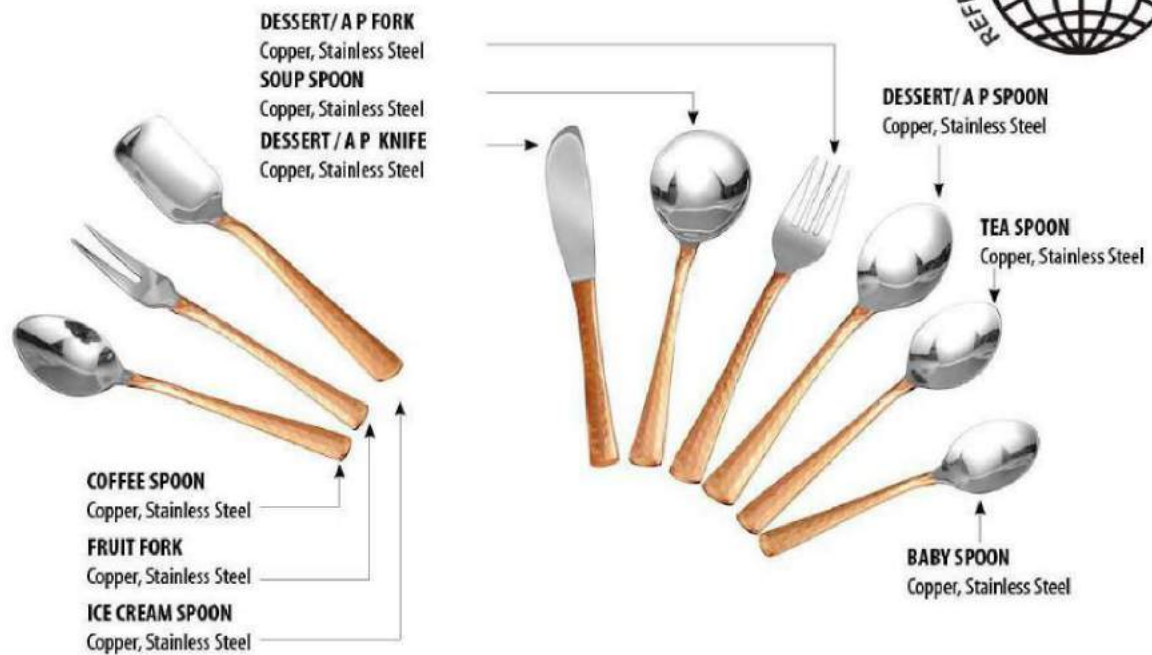

CUTLERY

HAMMER SERIES

Item Name	Item Code	Weight	Dimension (cm)
COFFEE SPOON	T-201-H1	20gm	12.0x2.5x2.0
FRUIT FORK	T-202-H1	15gm	12.0x2.0x2.0
ICE CREAM SPOON	T-203-H1	30gm	13.0x2.5x2.0
TEA SPOON	T-204-H1	30gm	14.0x3.0x2.0
BABY SPOON	T-205-H1	35gm	16.0x3.5x2.0
DESSERT /AP SPOON	T-206-H1	50gm	18.0x4.0x2.0
DESSERT /AP FORK	T-207-H1	40gm	18.0x3.0x2.0
SOUP SPOON	T-208-H1	50gm	18.0x5.0x2.0
DESSERT/AP KNIFE	T-209-H1	65gm	19.0x2.5x0.5
TABLE SPOON	T-210-H1	70gm	20.0x5.0x2.0
TABLE FORK	T-211-H1	50gm	21.0x3.0x2.0
SERVING SPOON	T-212-H1	70gm	21.0x5.5x2.0