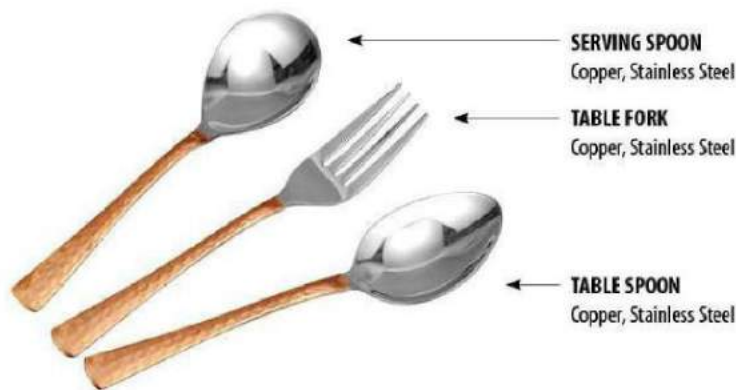

CUTLERY

HAMMER SERIES

Item Name	Item Code	Weight	Dimension (cm)
COFFEE SPOON	T-201-H1	20gm	12.0x2.5x2.0
FRUIT FORK	T-202-H1	15gm	12.0x2.0x2.0
ICE CREAM SPOON	T-203-H1	30gm	13.0x2.5x2.0
TEA SPOON	T-204-H1	30gm	14.0x3.0x2.0
BABY SPOON	T-205-H1	35gm	16.0x3.5x2.0
DESSERT /AP SPOON	T-206-H1	50gm	18.0x4.0x2.0
DESSERT /AP FORK	T-207-H1	40gm	18.0x3.0x2.0
SOUP SPOON	T-208-H1	50gm	18.0x5.0x2.0
DESSERT/AP KNIFE	T-209-H1	65gm	19.0x2.5x0.5
TABLE SPOON	T-210-H1	70gm	20.0x5.0x2.0
TABLE FORK	T-211-H1	50gm	21.0x3.0x2.0
SERVING SPOON	T-212-H1	70gm	21.0x5.5x2.0