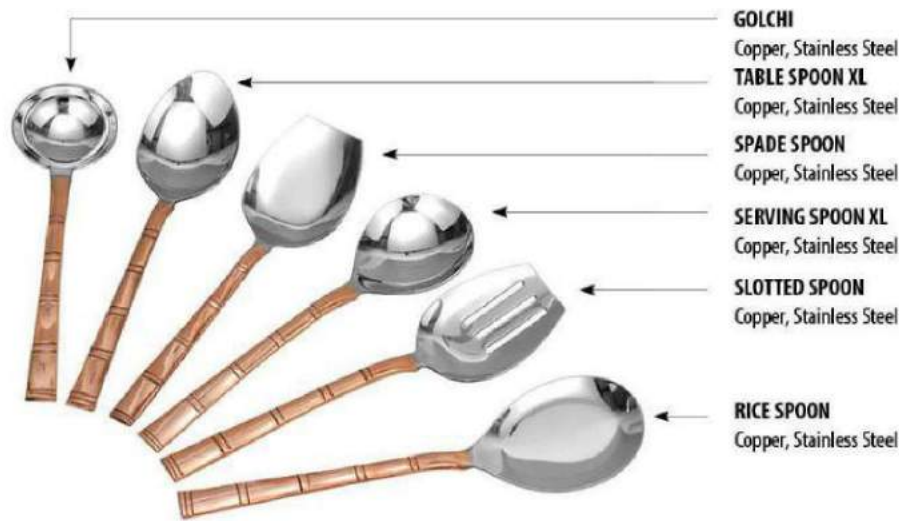

CUTLERY

- **GOLCHI**
  Copper, Stainless Steel
- **TABLE SPOON XL**
  Copper, Stainless Steel
- **SPADE SPOON**
  Copper, Stainless Steel
- **SERVING SPOON XL**
  Copper, Stainless Steel
- **SLOTTED SPOON**
  Copper, Stainless Steel
- **RICE SPOON**
  Copper, Stainless Steel