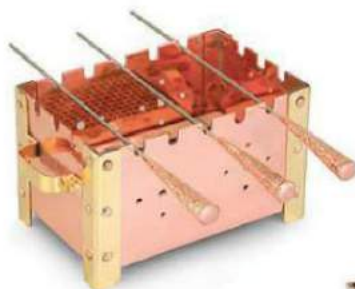

BAR BE CUE - SMALL
Copper, Stainless Steel, Brass

Item Code : T-113-P1
No. : No. 1
Weight : 1250gm
Dimension (cm) : 18.5x12.0x11.0