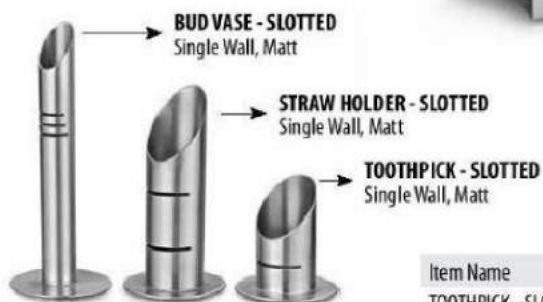

BUD VASE - SLOTTED
Single Wall, Matt
STRAW HOLDER - SLOTTED
Single Wall, Matt
TOOTHPICK - SLOTTED
Single Wall, Matt

Item Name	Item Code	Size	Weight	Dimension (cm)
TOOTHPICK - SLOTTED	MR-6TPS-SM1	No. 1	60gm	3.00 x 3.00 x 5.75
STRAW HOLDER - SLOTTED	MR-6WHS-SM1	No. 1	80gm	3.00 x 3.00 x 10.50
BUD VASE - SLOTTED	MR-6BVS-SM1	No. 1	80gm	1.75 x 1.75 x 13.00

MATT / MIRROR FINISH