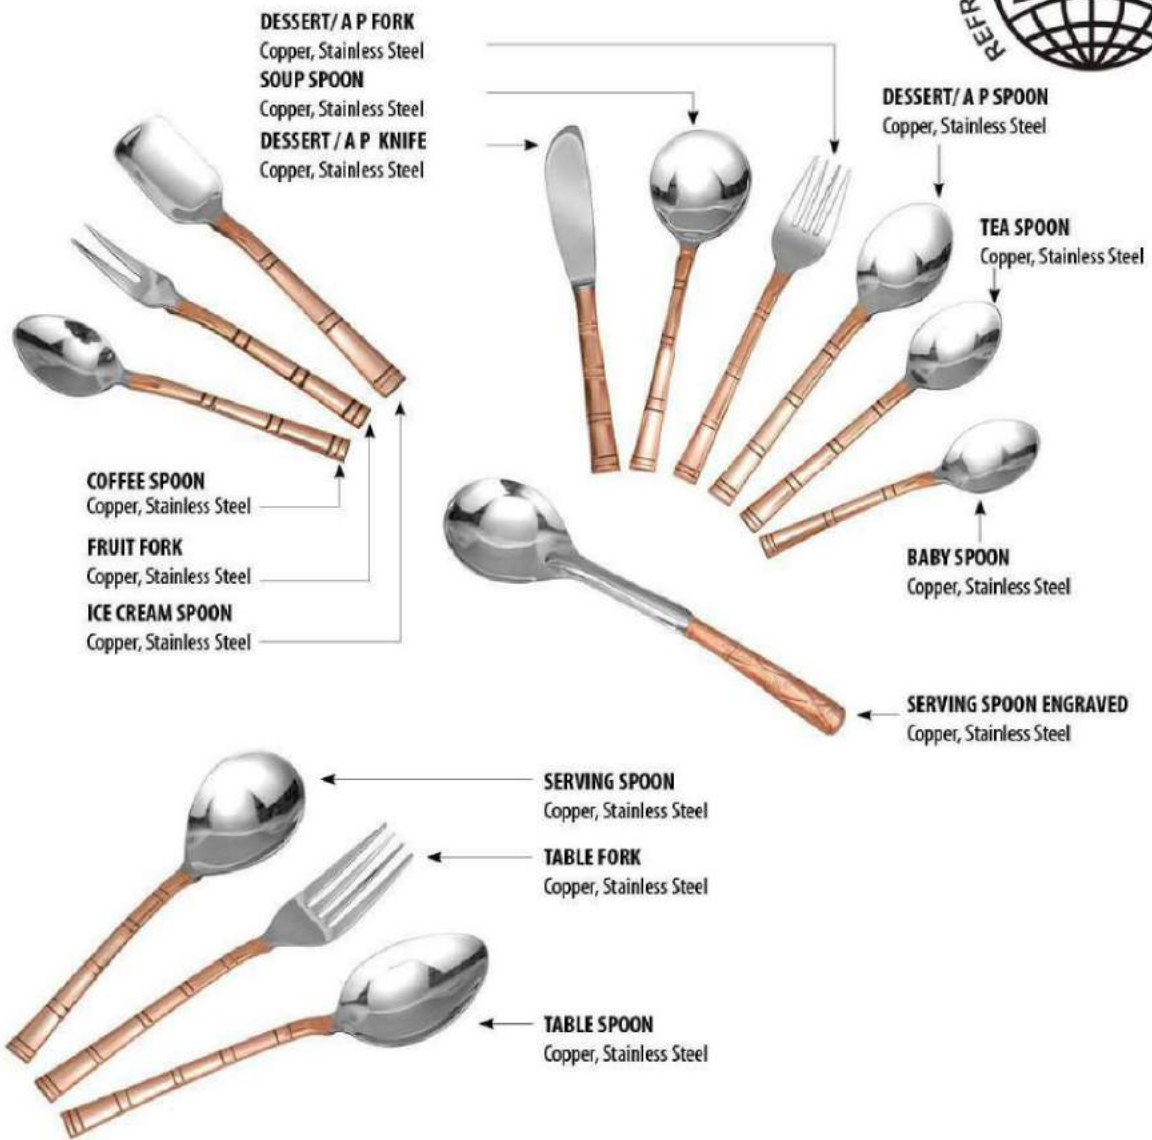

CUTLERY

BAMBOO SERIES

Item Name	Item Code	Weight	Dimension (cm)
COFFEE SPOON	T-201-B1	20gm	12.0x2.5x2.0
FRUIT FORK	T-202-B1	15gm	12.0x2.0x2.0
ICE CREAM SPOON	T-203-B1	30gm	13.0x2.5x2.0
TEA SPOON	T-204-B1	30gm	14.0x3.0x2.0
BABY SPOON	T-205-B1	35gm	16.0x3.5x2.0
DESSERT /AP SPOON	T-206-B1	50gm	18.0x4.0x2.0
DESSERT /AP FORK	T-207-B1	40gm	18.0x3.0x2.0
SOUP SPOON	T-208-B1	50gm	18.0x5.0x2.0
DESSERT/AP KNIFE	T-209-B1	65gm	19.0x2.5x0.5
TABLE SPOON	T-210-B1	70gm	20.0x5.0x2.0
TABLE FORK	T-211-B1	50gm	21.0x3.0x2.0
SERVING SPOON	T-212-B1	70gm	21.0x5.5x2.0
SERVING SPOON - ENGRAVED	T-213-B1	50gm	21.0x5.5x3.0

TAMBA / COPPER