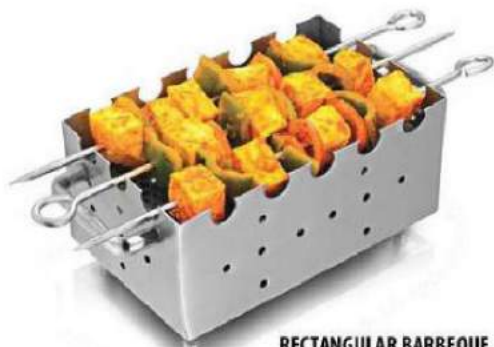

RECTANGULAR BARBEQUE
Single Wall, Matt

Item Code : MR-3RBQ-SM1
Size : No. 1
Weight : 1100gm
Dimension (cm) : 20.00 x 12.00 x 11.00

MATT/ MIRROR FINISH