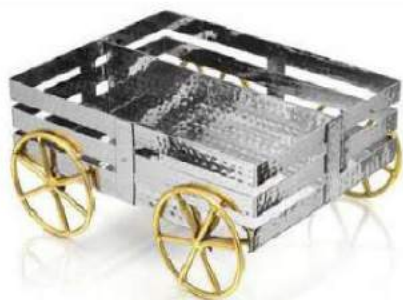

RECTANGULAR CADDY
Single Wall, Hammer

Item Code : HH-3RY-SH1
Size : No. 1
Weight : 1140gm
Dimension (cm) : 23.00 x 18.00 x 11.50

HAND HAMMERED FINISH