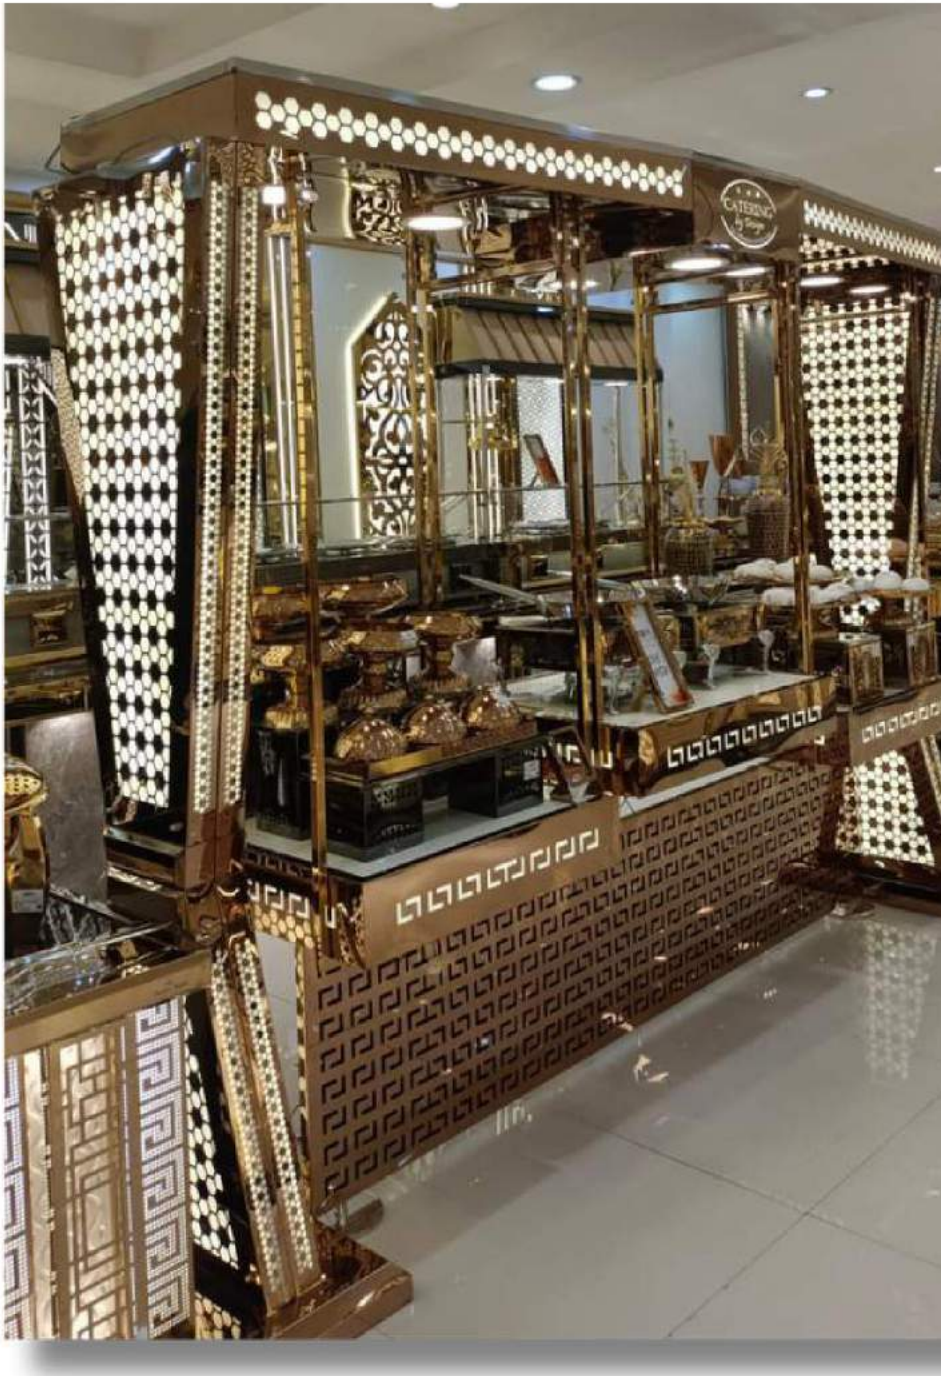

**PRODUCT NAME : ZH-VERSACE ROMAN SNOW
TABLE**
PRODUCT CODE : ZH/PRE-CT/021
DIMENSION : 60"X34"X24"

“

We customize & develop every counters with renown theme.

PRODUCT NAME : ZH-VARSACE MODEL TABLE
PRODUCT CODE : ZH/PRE-CT/022
DIMENSION : 60"X34"X24"

PRODUCT NAME : ZH-HONEYCOMB TABLE
PRODUCT CODE : ZH/PRE-CT/023
DIMENSION : 60"X34"X24"

PRODUCT NAME : ALIGN PILLAR SWING TABLE
PRODUCT CODE : ZH/PRE-CT/024
DIMENSION : 60"X34"X24"

- Punctuality with the elegant design is our motto