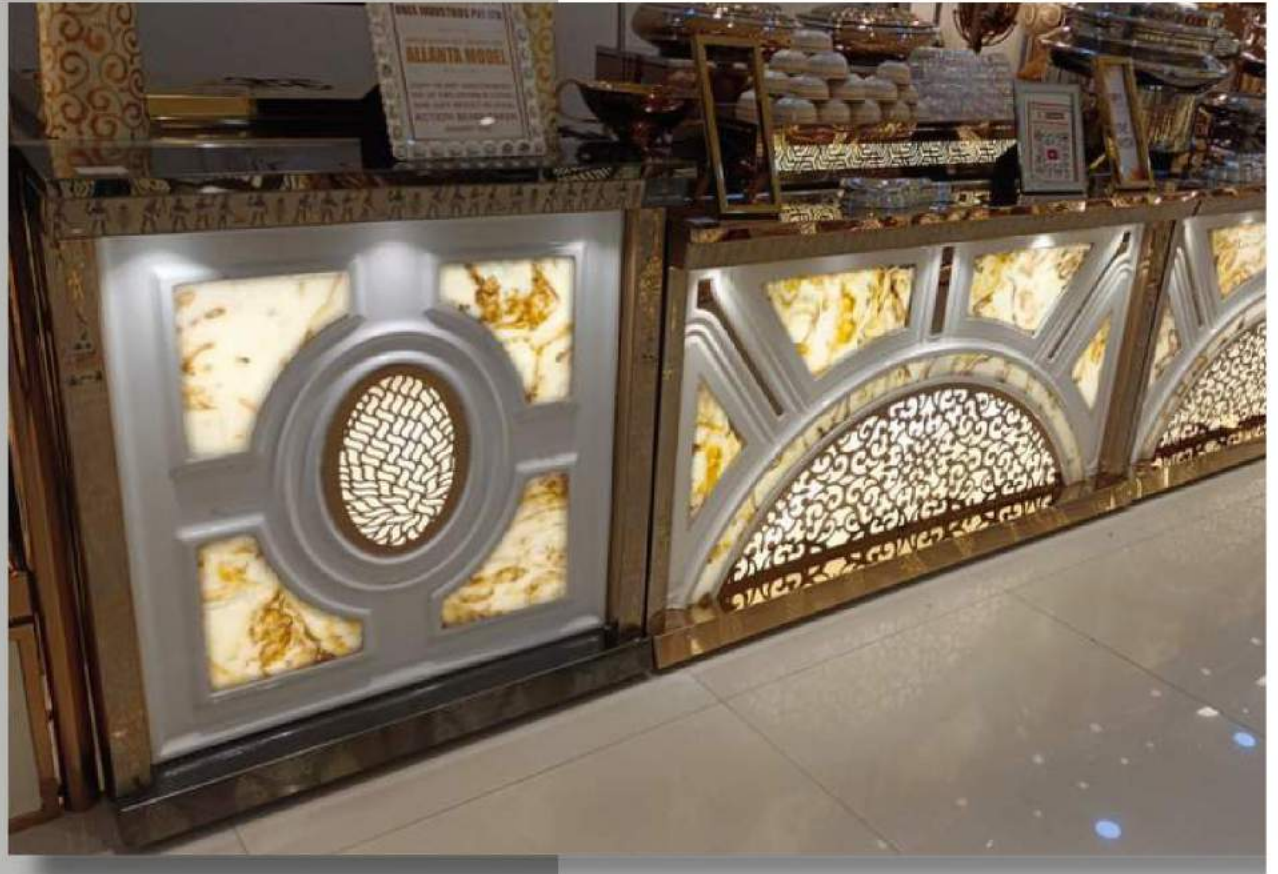

PRODUCT NAME : ZH-SUN RISE TABLE
PRODUCT CODE : ZH/PRE-CT/014
DIMENSION : 60"X34"X24"

“
**A Commitment to
the Best Service!**

PRODUCT NAME : ZH-RECT HONEY COMB TABLE
PRODUCT CODE : ZH/PRE-CT/015
DIMENSION : 60"X34"X24"