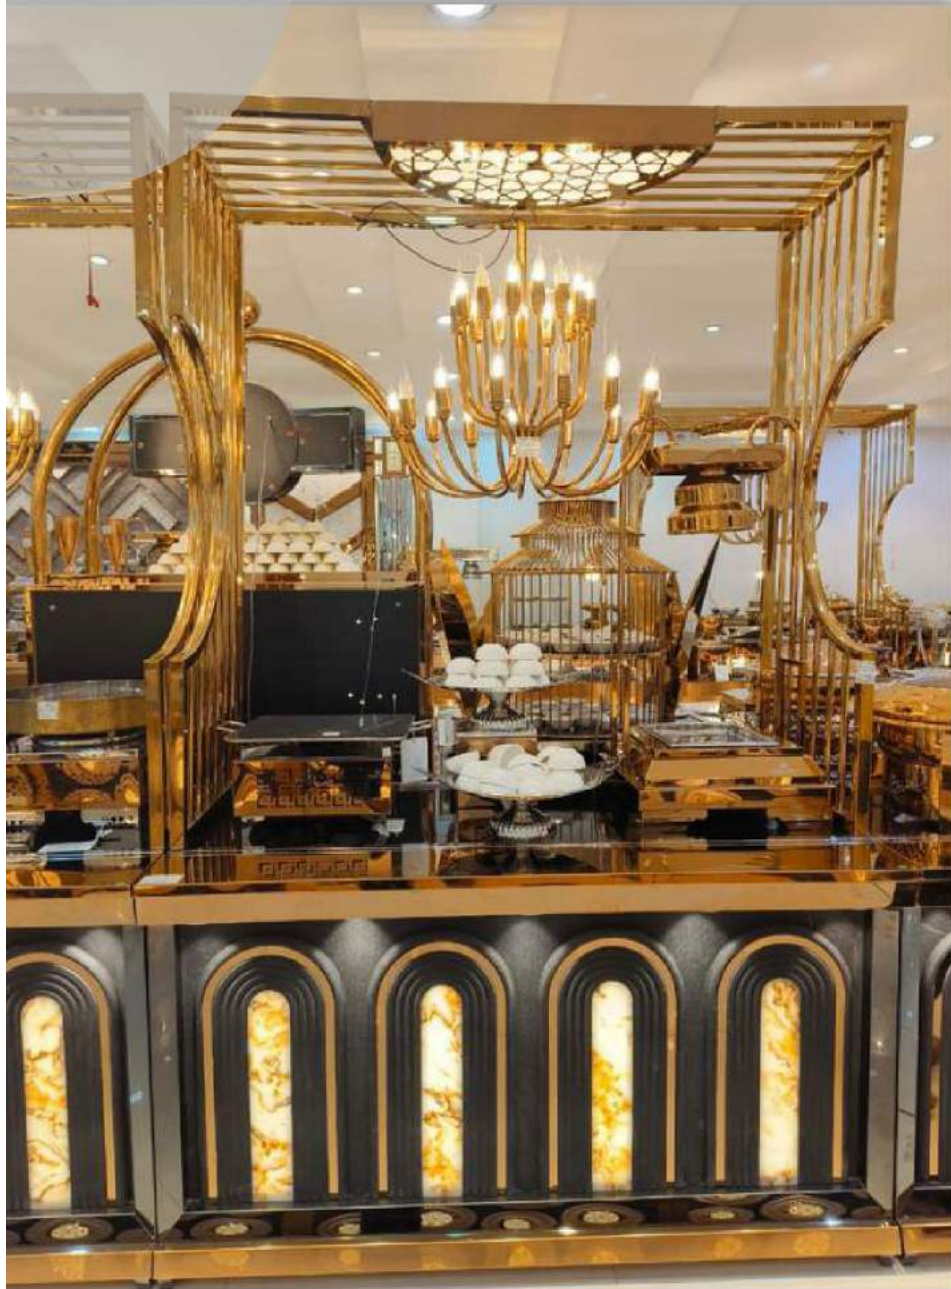

- **PRODUCT NAME :**
- **PRODUCT CODE : ZH/PRE-CT/053**
- **DIMENSION : 60"X34"X24"**

- **PRODUCT NAME :**
- **PRODUCT CODE : ZH/PRE-CT/054**
- **DIMENSION : 60"X34"X24"**

- **PRODUCT NAME :**
- **PRODUCT CODE : ZH/PRE-CT/055**
- **DIMENSION : 60"X34"X24"**

- **PRODUCT NAME :**
- **PRODUCT CODE : ZH/PRE-CT/056**
- **DIMENSION : 60"X34"X24"**

HAVE A QUESTION ON YOUR MIND?

Don't be hesitate to ask
everything about us!

www.king-international.com

@kinginternational7