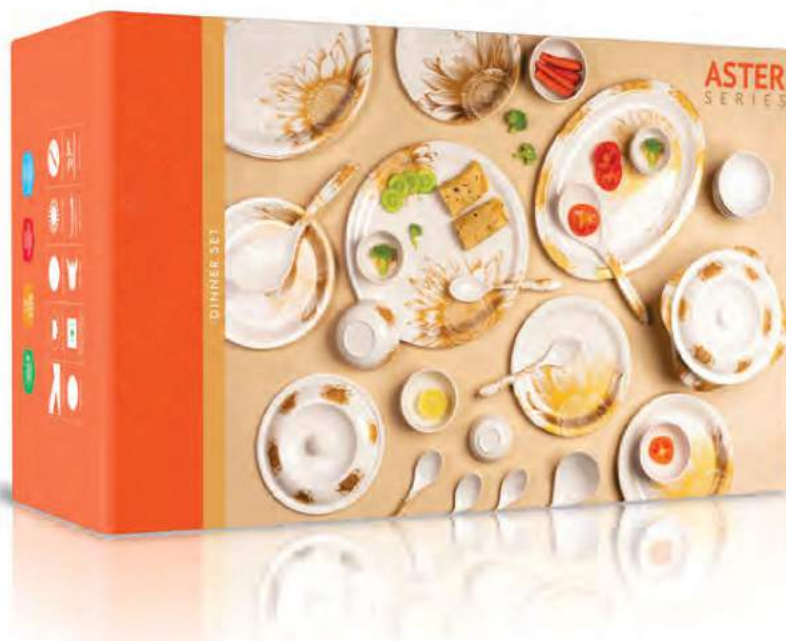

Component	44 Pcs. Dinner Set (MH)	44 Pcs. Dinner Set (GJ)	40 Pcs. Dinner Set (PB)	38 Pcs. Dinner Set	34 Pcs. Dinner Set (PB)	33 Pcs. Dinner Set (PB)	31 Pcs. Dinner Set (DL)	24 Pcs. Dinner Set	18 Pcs. Buffet Set
Buffet Plate	-	-	-	-	-	-	-	-	6
Dinner Plate	6	6	6	6	6	6	6	6	-
Medium Plate	-	-	-	-	-	-	-	-	-
Small Plate	6	6	6	6	6	6	6	6	-
Veg Bowl	6	-	12	-	12	12	12	-	-
Katori	-	6	-	6	-	-	-	6	-
Mini Katori	-	6	-	6	-	-	-	6	12
Mini mini Katori	-	6	-	-	-	-	-	-	-
Soup Bowl	6	-	-	-	-	-	-	-	-
Serving Bowl	2	2	3	2	3	2	2	-	-
Serving Bowl Lid	2	2	3	2	3	2	2	-	-
Serving Spoon	3	3	3	3	3	3	2	-	-
Dinner Spoon	6	6	6	6	-	-	-	-	-
Oval Rice Plate	1	1	1	1	1	1	1	-	-
Soup Spoon	6	-	-	-	-	-	-	-	-
Open Serving Bowl	-	-	-	-	-	1	-	-	-
Printed MRP ₹	4320/-	4150/-	4420/-	3780/-	4280/-	4090/-	3810/-	2680/-	1860/-