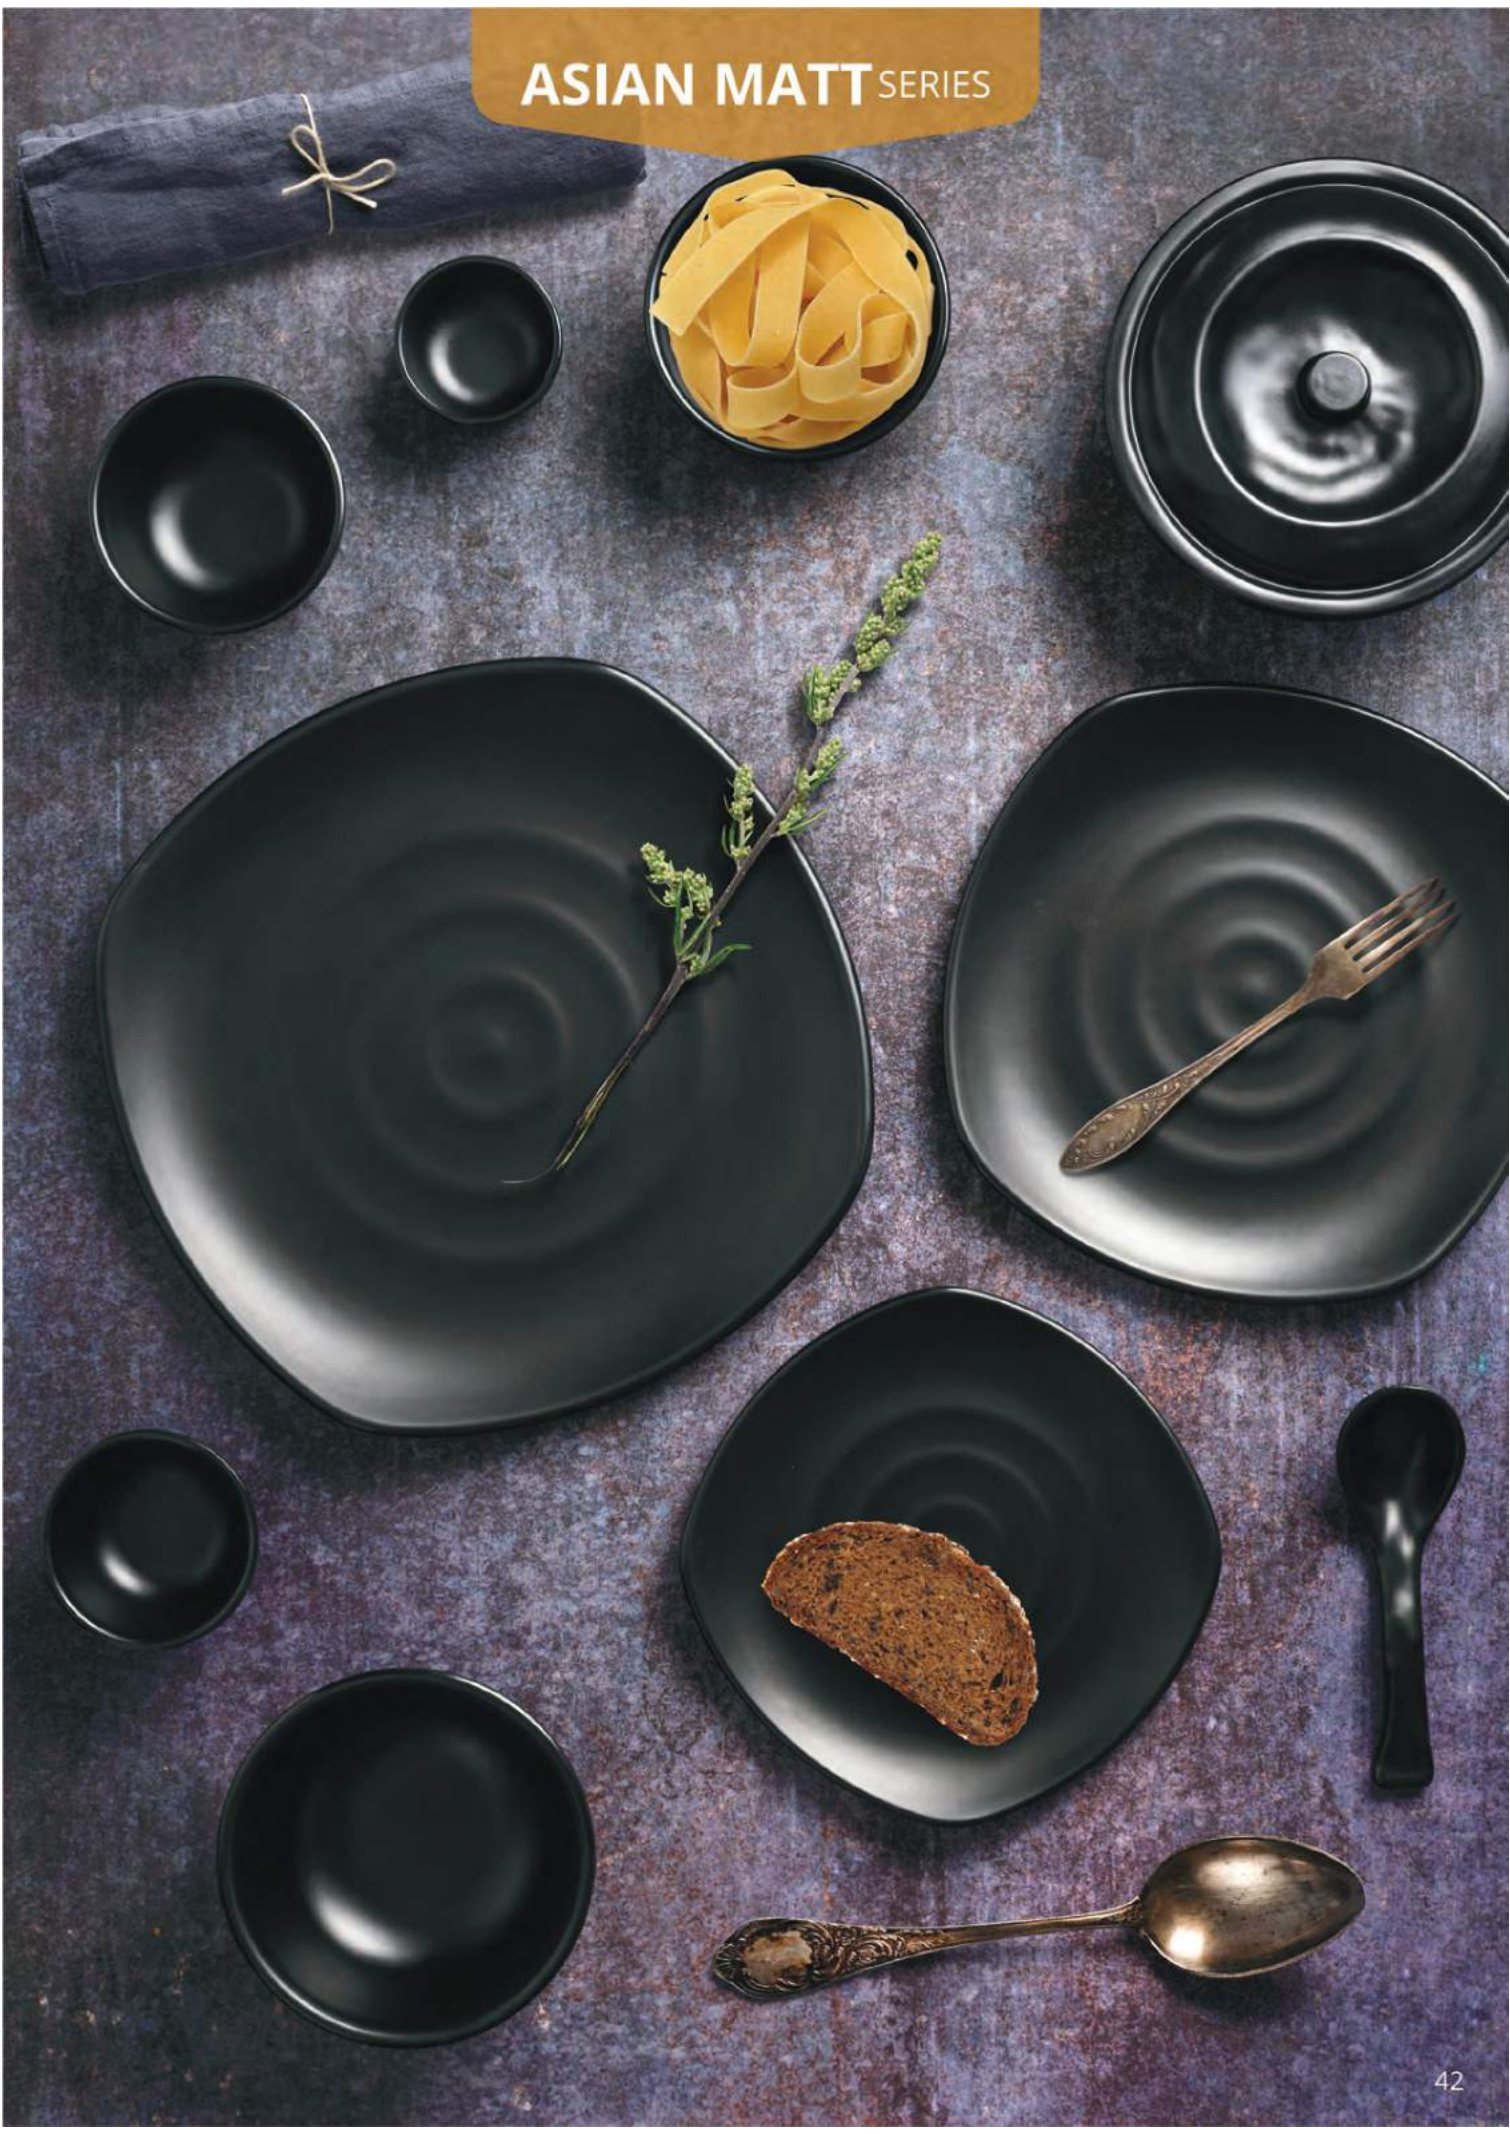

ASIAN MATT SERIES

AT 1042
Dinner Plate 11" (28 cm)
MRP : ₹205/-
M.P. : 36 pc.

AT 1043
Medium Plate 9" (23 cm)
MRP : ₹140/-
M.P. : 36 pc.

AT 1044
Small Plate 7.5" (19 cm)
MRP : ₹110/-
M.P. : 36 pc.

AT 1040
Soup Bowl 4.3" (11 cm) 330 ml
MRP: ₹85/-
M.P. : 72 pc.