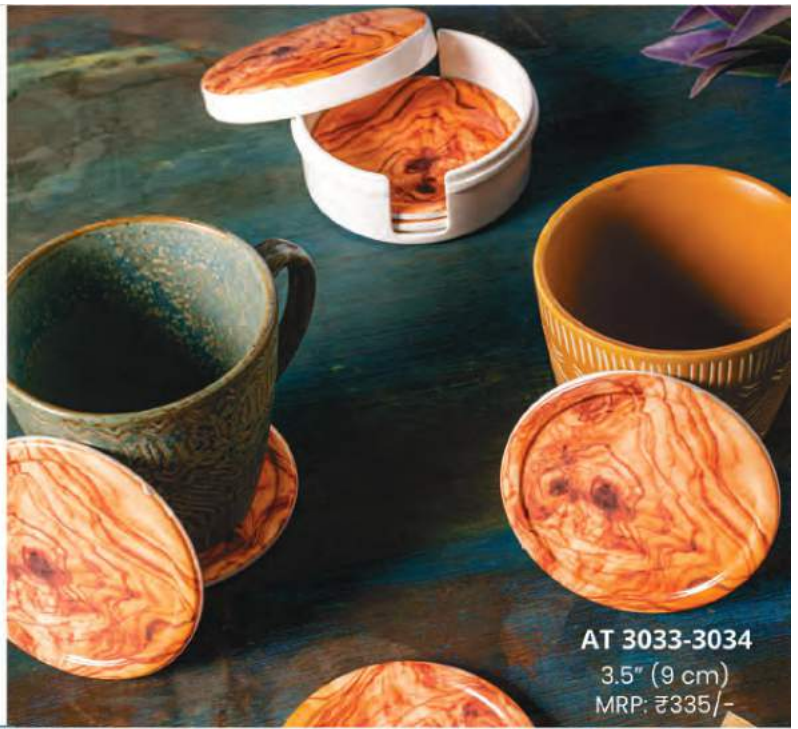

AT 3033-3034
3.5" (9 cm)
MRP: ₹335/-