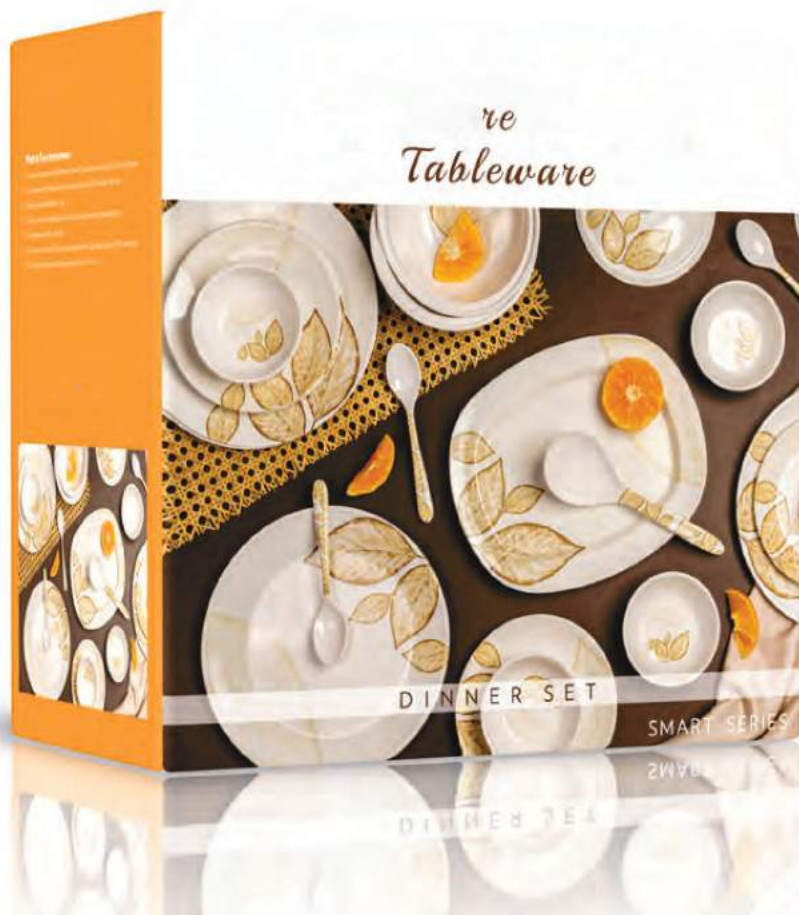

Component	32 Pcs. Dinner Set	24 Pcs. Dinner Set	18 Pcs. Dinner Set	16 Pcs. Dinner Set
Dinner Plate	6	6	6	4
Small Plate	6	6	6	4
Katori	6	6	6	4
Serving Bowl	2	-	-	-
Serving Bowl Lid	2	-	-	-
Serving Spoon	3	-	-	-
Dinner Spoon	6	6	-	4
Oval Rice Plate	1	-	-	-
MRP ₹	2320/-	1590/-	1440/-	1140/-

*Capacity & Size are Indicative Only. Actual's may vary. | Prices are subject to change without notice.