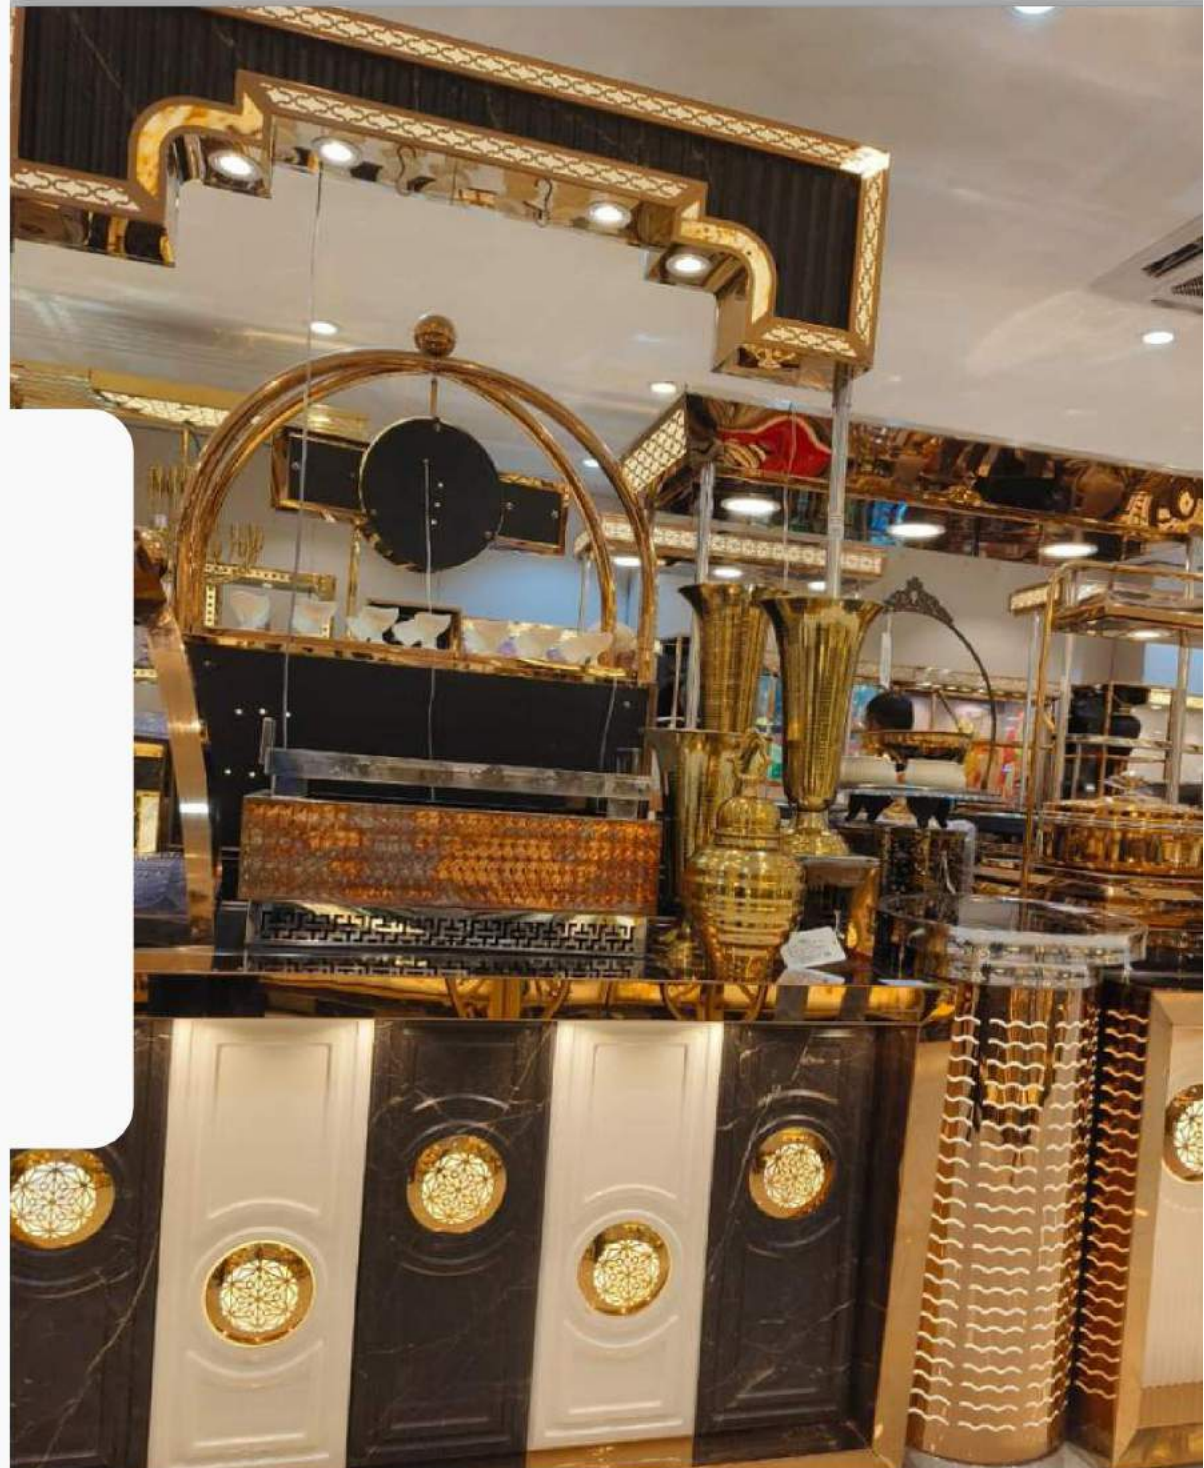

- **PRODUCT NAME :**
- **PRODUCT CODE : ZH/PRE-CT/050**
- **DIMENSION : 60"X34"X24"**