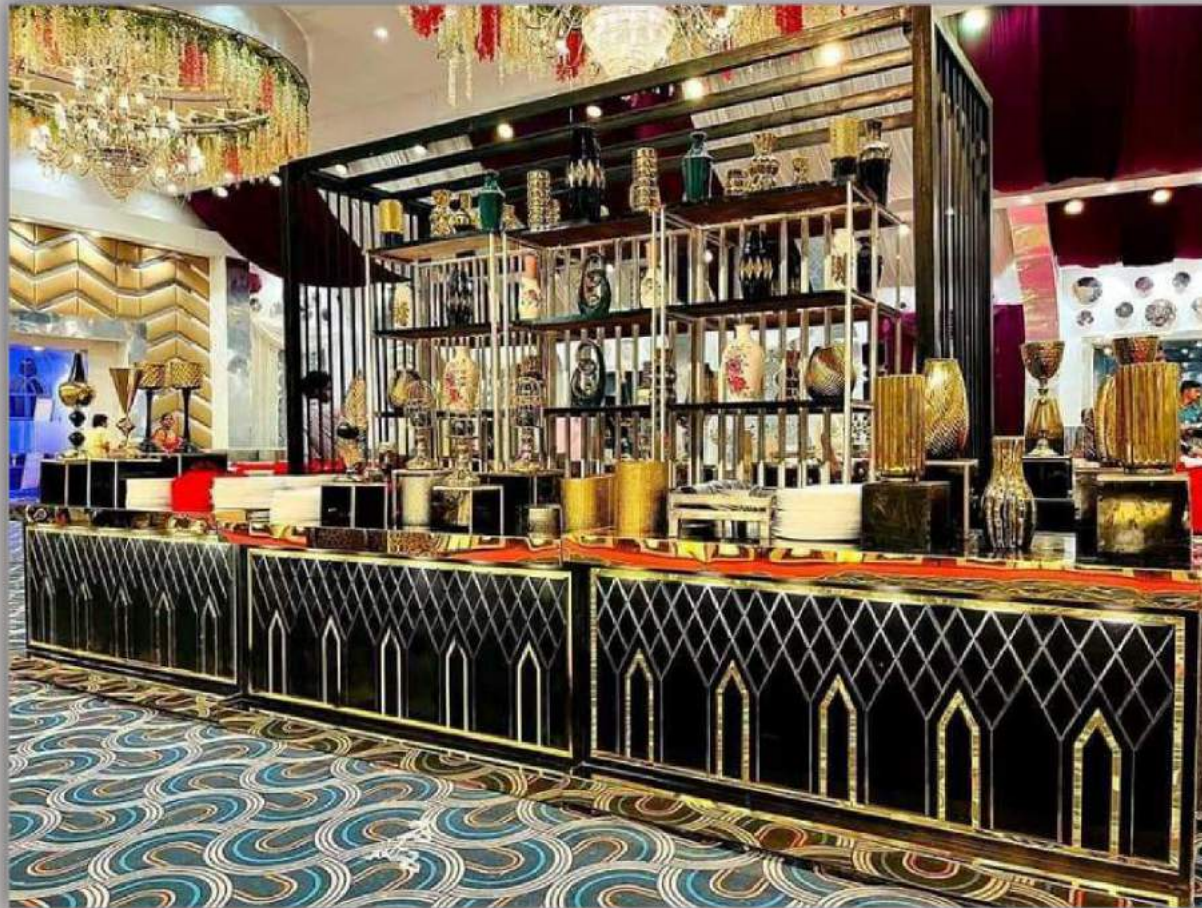

- **PRODUCT NAME : BLACK HUT TABLE**
- **PRODUCT CODE : ZH/PRE-CT/036**
- **DIMENSION : 60"X34"X24"**