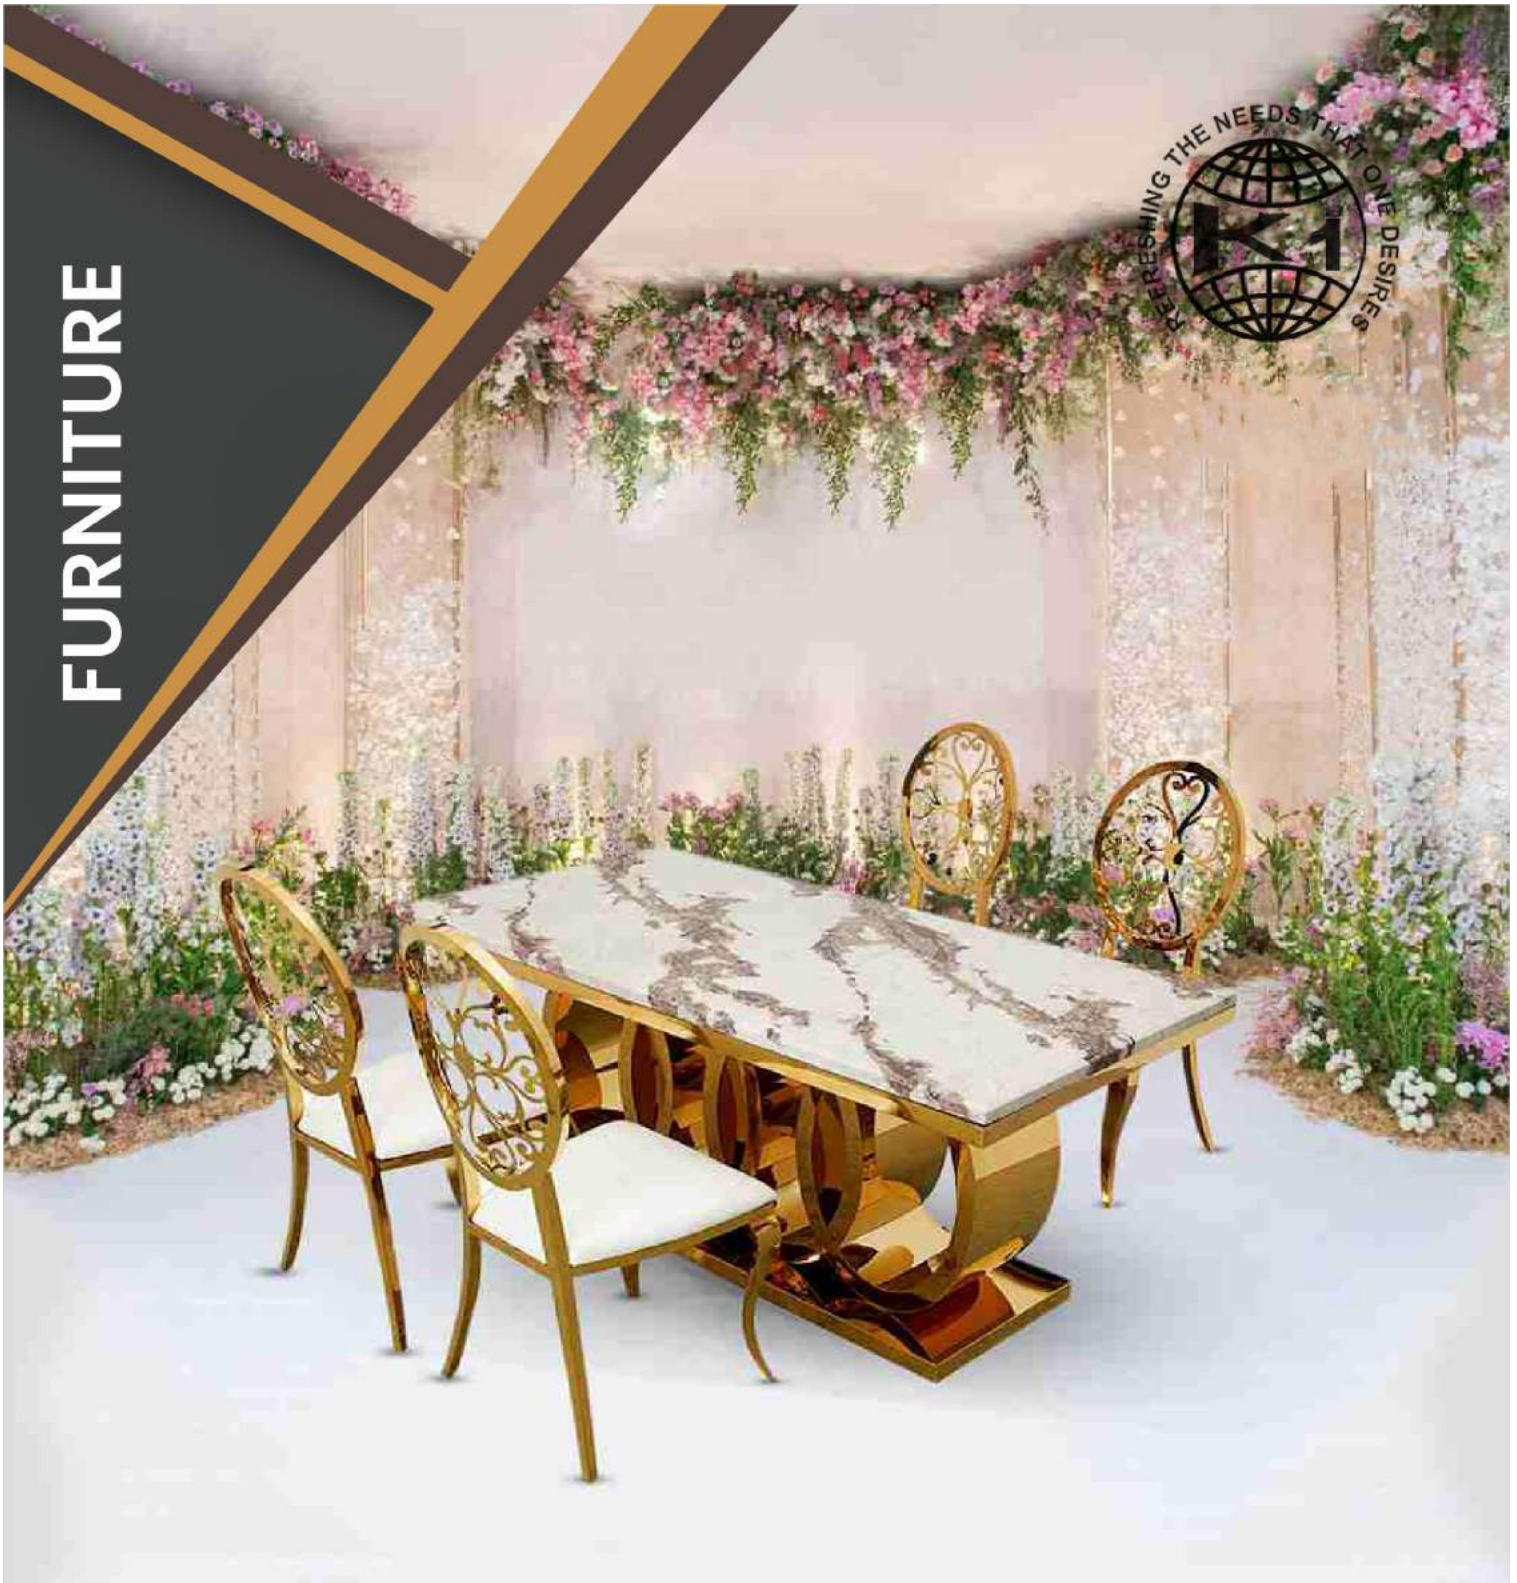

FURNITURE

In order to manufacture these products, we procure the raw material from the reliable vendors and check this on various quality parameters. Also, the finished products are subjected to stringent quality check.