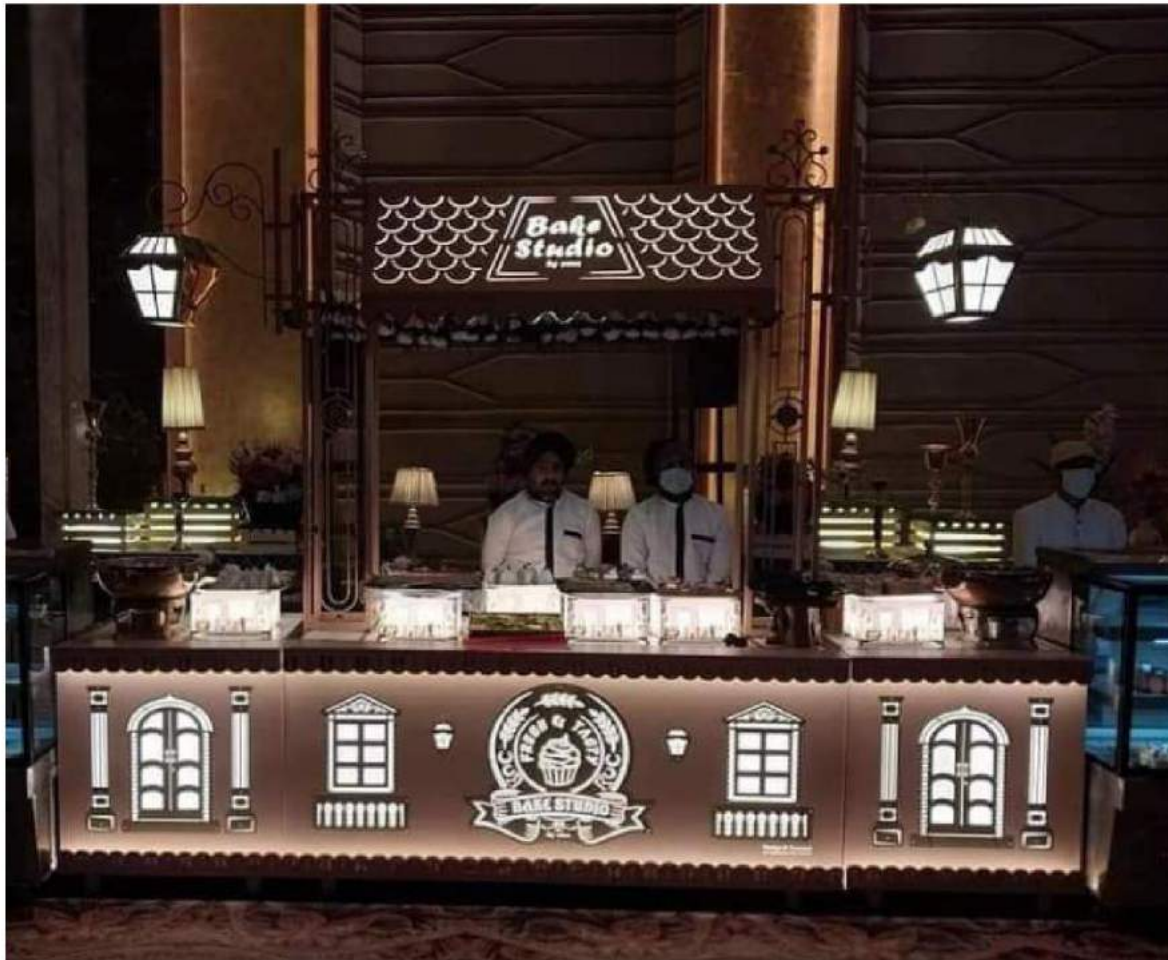

Your Dream Event

- **PRODUCT NAME : ALIGN STICK TABLE**
- **PRODUCT CODE : ZH/PRE-CT/029**
- **DIMENSION : 60"X34"X24"**

Making occasions more Elegant!

**PRODUCT NAME : ZH-KING CROWN
TABLE**

PRODUCT CODE : ZH/PRE-CT/030

DIMENSION : 60"X34"X24"

PRODUCT NAME : ZH-KING LION TABLE

PRODUCT CODE : ZH/PRE-CT/031

DIMENSION : 60"X34"X24"

PRODUCT NAME : ZH-SUN RAYS TABLE

PRODUCT CODE : ZH/PRE-CT/032

DIMENSION : 60"X48"X24"

*Connect with us
once, and you will be
connected forever!*