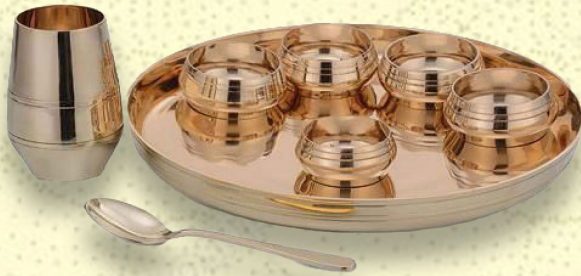

ITEM NAME

- 3 DINNER SET
- 3 GLASS
- 3 BOWL
- 3 HALWA KATORI
- 3 SPOON
- 3 FORK

THALI SET

BRONZE

KI-THS-24

Item Name	Capacity	Weight	Dimension (cm)
Sagan Thali-Small X 1	---	1400gm	31.5x31.5x3.0
Sagan Katori-Small X 4	150ml	150gm	7.0x7.0x3.5
Sagan Glass X 1	400ml	260gm	5.5x5.5x11.0
Sagan Chutney Katori X 1	100ml	100gm	6.0x6.0x3.0
dessert Spoon X 1	---	---	18.0x4.0x2.0