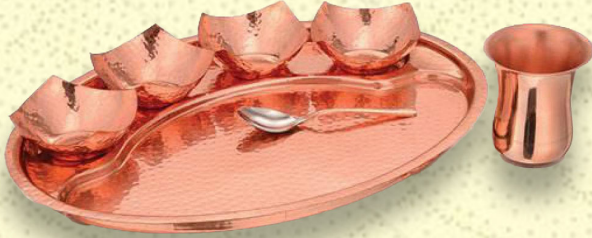

SOVEREIGN THALI SET-Cu/SS-BIG (8 PCS SET)
Copper, Stainless Steel

KI-THS-17

Item Name	Capacity	Weight	Dimension (cm)
Sovereign Thali-Cu/SS X 1	---	800gm	25.5x25.5x3.0
Sovereign Katori-Cu/SS X 2	100ml	140gm	7.0x7.0x3.5
Sovereign Glass-Cu/SS X 1	250ml	200gm	8.00x8.00x10.00
Dessert Spoon-Cu/SS X 1	---	50gm	4.0x18.00x1.0

SOVEREIGN THALI SET-Cu/SS-SMALL (5 PCS SET)
Copper, Steel

THALI SET

KI-THS-18

Item Name	Capacity	Weight	Dimension (cm)
Oval Thali-Cu X 1	---	1000gm	43.00x31.00x2.0
Mukhwass Katori X 4	100ml	90gm	10.5x10.5x4.00
Sovereign Glass X 1	350ml	160gm	8.00x8.00x10.0
Dessert Spoon-Cu/SS X 1	---	50gm	18.0x4.0x2.0