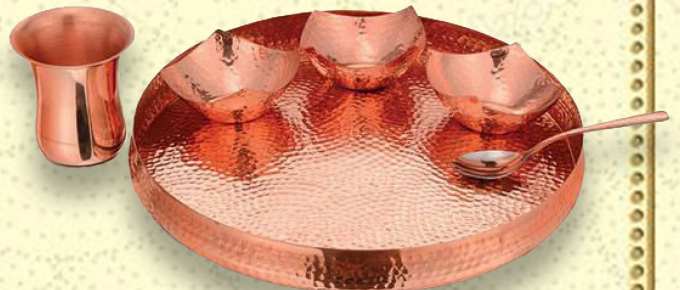

OVAL THALI SET-Cu (7 PCS SET) Copper

KI-THS-19

Item Name	Capacity	Weight	Dimension (cm)
Full Plate X 1	---	700gm	27.0x27.0x2.0
Omega Katori X 2	100ml	130gm	8.5x8.5x3.5
Amrapali Glass-Cu X 1	250ml	85gm	7.5x7.5x10.0
Dessert Spoon-Cu/SS X 1	---	50gm	18.0x4.0x2.0

PLATE SET Copper, Stainless Steel

KI-THS-20

Item Name	Capacity	Weight	Dimension (cm)
Sovereign Thali-Br/SS-BIG X 1	---	1400gm	33.00x33.00x4.0
Sovereign Katori-Br/SS X 4	100ml	140gm	7.00x7.00x3.5
Sovereign Glass-Br/SS X 1	250ml	260gm	12.0x12.0x3.0
Sovereign Rice Bowl-Br/SS X 1	50ml	90gm	6.0x6.0x3.0
Sovereign Chutney Katori X 1	250ml	200gm	8.0x8.0x10.0
Desert Spoon-Br/SS X 1	---	50gm	18.0x4.0x2.0

SOVEREIGN THALI SET-Br/SS-BIG (9 PCS SET) Brass, Stainless Steel

KI-THS-21

Item Name	Capacity	Weight	Dimension (cm)
Sovereign Thali-Big-Cu X 1	---	850gm	33.0x33.0x4.0
Mukhwass Katori X 3	150ml	90gm	10.5x10.5x4.0
Sovereign Glass-Cu X 1	250ml	160gm	8.0x8.0x10.0
Dessert Spoon-Cu/SS X 1	---	70gm	18.0x4.0x2.0