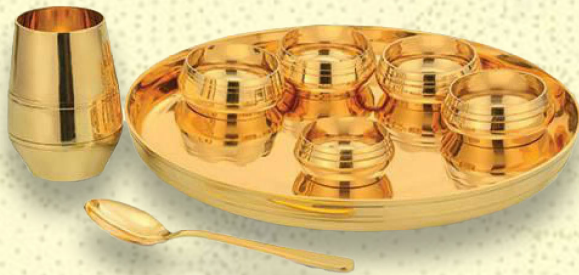

SAGAN THALI SET-BIG (10 PCS SET)

THALI SET

BRASS

KI-THS-26

Item Name	Capacity	Weight	Dimension (cm)
Sagan Thali-Small X 1	---	1400gm	31.5x31.5x3.0
Sagan Katori-Small X 4	150ml	150gm	7.0x7.0x3.5
Sagan Glass X 1	400ml	260gm	5.5x5.5x11.0
Sagan Chutney Katori X 1	100ml	100gm	6.0x6.0x3.0
dessert Spoon X 1	---	---	18.0x4.0x2.0