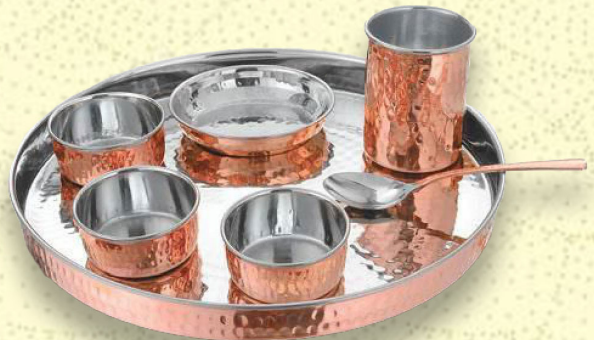

THALI SET (7 PCS SET)

Copper, Stainless Steel