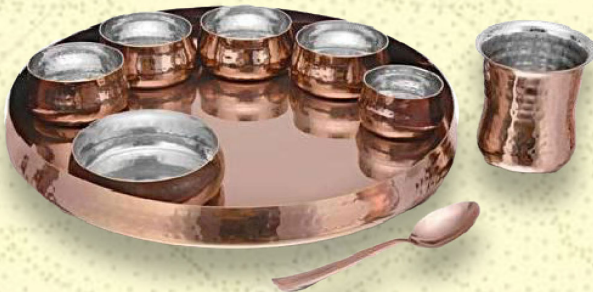

THALI SET

KI-THS-03

Item Name	Capacity	Weight	Dimension (cm)
Sovereign Thali X 1	---	940gm	33.00x33.00x3.50
Sovereign Subzi Katori X 4	---	90gm	7.00x7.00x4.00
Sovereign Glass X 1	350ml	150gm	8.00x8.00x10.00
Sovereign Rice Bowl X 1	---	180gm	12.00x12.00x3.75
Sovereign Chutney Katori X 1	---	50gm	5.50x5.50x2.75
Dessert/AP Spoon-Impress X 1	---	50gm	8.00x8.00x10.00

SOVEREIGN THALI SET (9 PCS SET)

Single Wall, Hammer

KI-THS-04

Item Name	Capacity	Weight	Dimension (cm)
Konica Thali X 1	---	1000gm	37.00x30.00x1.50
Konica Katori X 5	---	80gm	8.25x8.25x4.50
Konica Glass X 1	400ml	120gm	8.00x8.00x10.00
Dessert/AP Spoon-Impress X 1	---	50gm	8.00x8.00x10.00