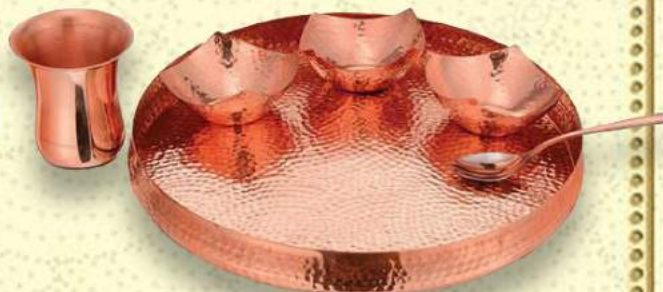

SOVEREIGN THALI SET-CU-BIG (6 PCS SET)

Copper