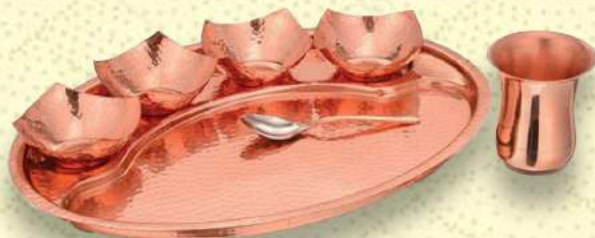

THALI SET

KI-THS-18

Item Name	Capacity	Weight	Dimension (cm)
Oval Thali-Cu X 1	---	1000gm	43.00x31.00x2.0
Mukhwass Katori X 4	100ml	90gm	10.5x10.5x4.00
Sovereign Glass X 1	350ml	160gm	8.00x8.00x10.0
Dessert Spoon-Cu/SS X 1	---	50gm	18.0x4.0x2.0

OVAL THALI SET-Cu (7 PCS SET)

Copper

KI-THS-19

Item Name	Capacity	Weight	Dimension (cm)
Full Plate X 1	---	700gm	27.0x27.0x2.0
Omega Katori X 2	100ml	130gm	8.5x8.5x3.5
Amrapali Glass-Cu X 1	250ml	85gm	7.5x7.5x10.0
Dessert Spoon-Cu/SS X 1	---	50gm	18.0x4.0x2.0