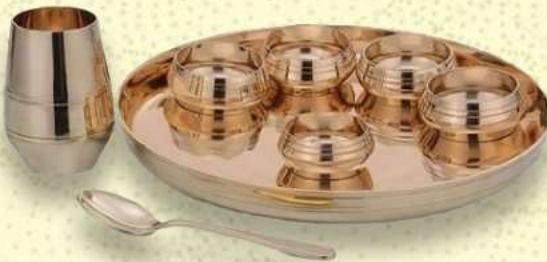

SAGAN THALI SET-SMALL (8 PCS SET)

KI-THS-24

PRICE:-5,079/-

Item Name	Capacity	Weight	Dimension (cm)
Sagan Thali-Small X 1	---	1400gm	31.5x31.5x3.0
Sagan Katori-Small X 4	150ml	150gm	7.0x7.0x3.5
Sagan Glass X 1	400ml	260gm	5.5x5.5x11.0
Sagan Chutney Katori X 1	100ml	100gm	6.0x6.0x3.0
dessert Spoon X 1	---	---	18.0x4.0x2.0

KI-THS-25

PRICE:-6,800/-

Item Name	Capacity	Weight	Dimension (cm)
Sagan Thali-Big X 1	---	1900gm	37.0x37.0x3.5
Sagan Katori-Big X 5	150ml	170gm	8.0x8.0x4.0
Sagan Glass X 1	400ml	260gm	5.5x5.5x11.0
Sagan Chutney Katori X 1	100ml	100gm	6.0x6.0x3.0
Sagan Halwa Plate X 1	200ml	150gm	11.5x11.5x2.0
dessert Spoon X 1	---	---	18.0x4.0x2.0