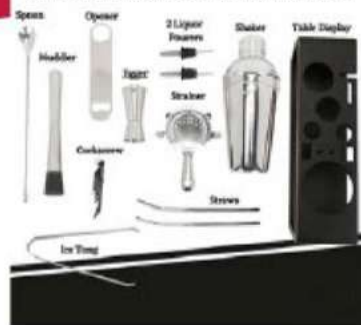

Best Portable Cocktail Bar Sets

Perfect for any traveling
bartender, beginner
or advanced!

BAR WARE

Cocktail Shaker Set with
Table display stand (SS BLACK)
KI-BRST-01 PRICE:- 2500/-

WHAT'S INCLUDED IN THE SET