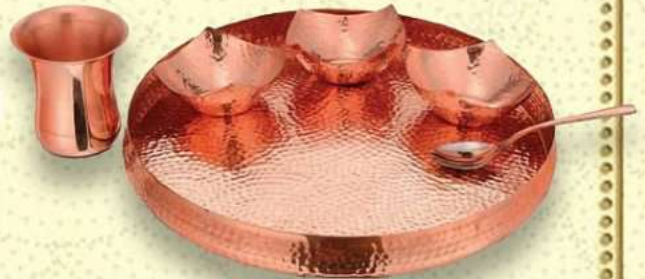

SOVEREIGN THALI SET-CU-BIG (6 PCS SET)
Copper