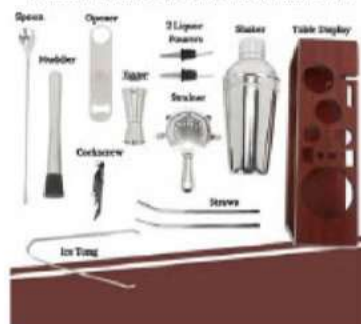

WHAT'S INCLUDED IN THE SET