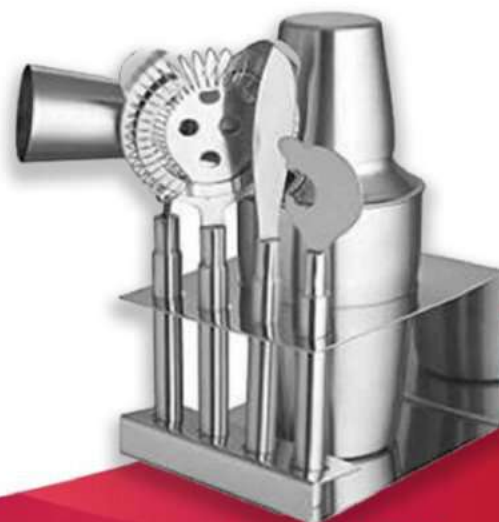

- COCKTAIL SHAKER
- PEG MEASURE
- ICE BUCKET
- TONG
- BAR TRAY
- WINE COOLER

KI-BRST- 66
PRICE:- 2900/-

PRICE:- 1998/-

KI-BRST- 67

**STAINLESS STEEL PLAIN BAR TOOL
 SET 08 PCS PRICE:- 1400/-**

- COCKTAIL SHAKER
- PEG MEASURE
- STRAINER
- TONG
- BAR KNIFE
- OPENER