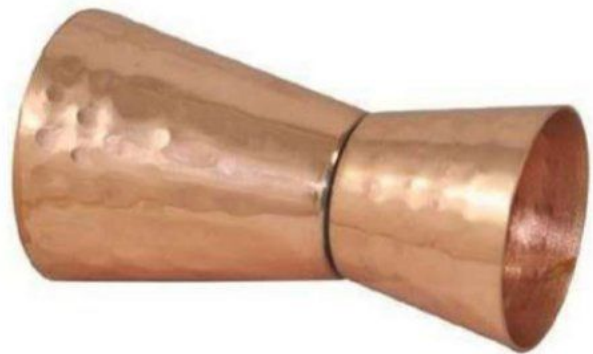

KI-BW-10
COPPER HAMMER PEG MEASURE
PRICE:- 150/-