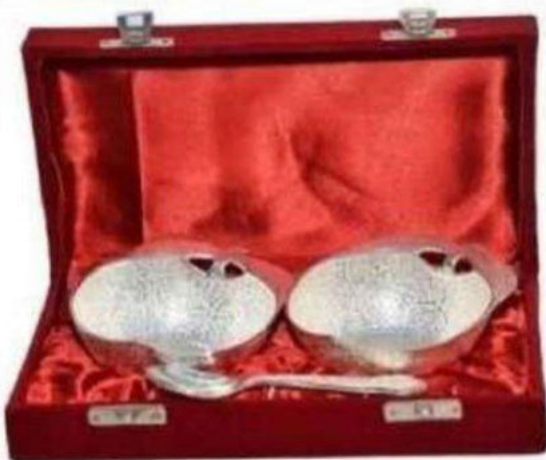

KI-SLIT-07
TWO APPLE SET
PRICE:- 440/-