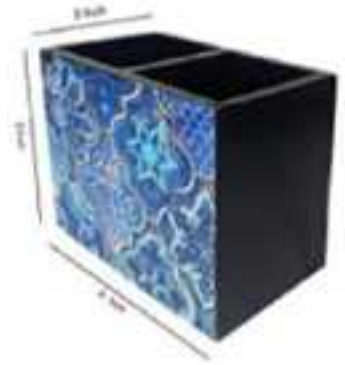

Wooden Cutlery Holder

Size : 6x5x3 Inch

KI-WHS-56

Price : 380/-

Wooden Cutlery Holder

Size : 6x5x3 Inch

KI-WHS-57

Price : 380/-