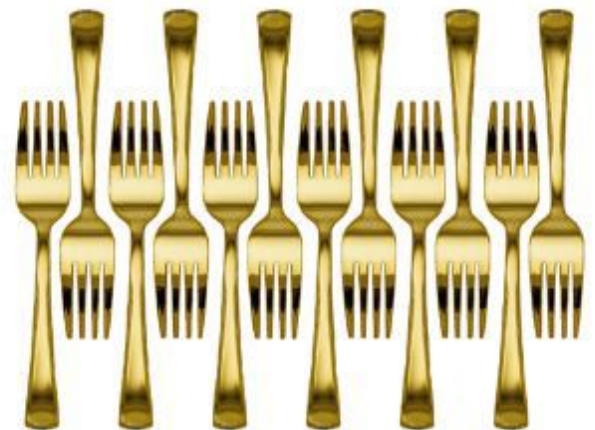

**Stainless Steel Gold
Set of 12 Pcs Spoon**

**KI-SSCT-76
16L x 3.6W cm**

Price :- 840/-