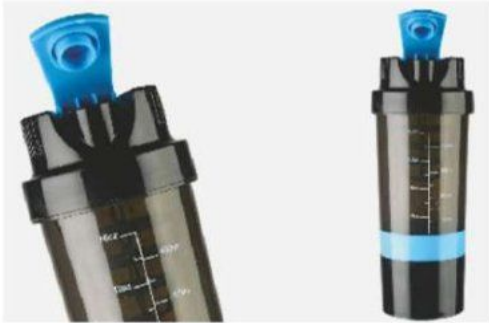

KI-SPB-04
SHAKE ME STEEL SHAKER BOTTLE
PRICE:- 468/-

KI-SPB-06
SPIDER SHAKER BOTTLE
PRICE:- 216/-