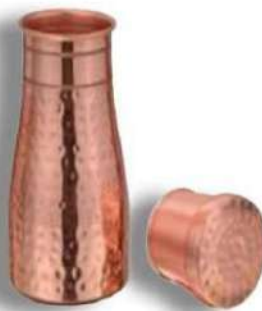

**COPPER
CURVED JAR
KI-CRJAR-05
PRICE :1280/-**