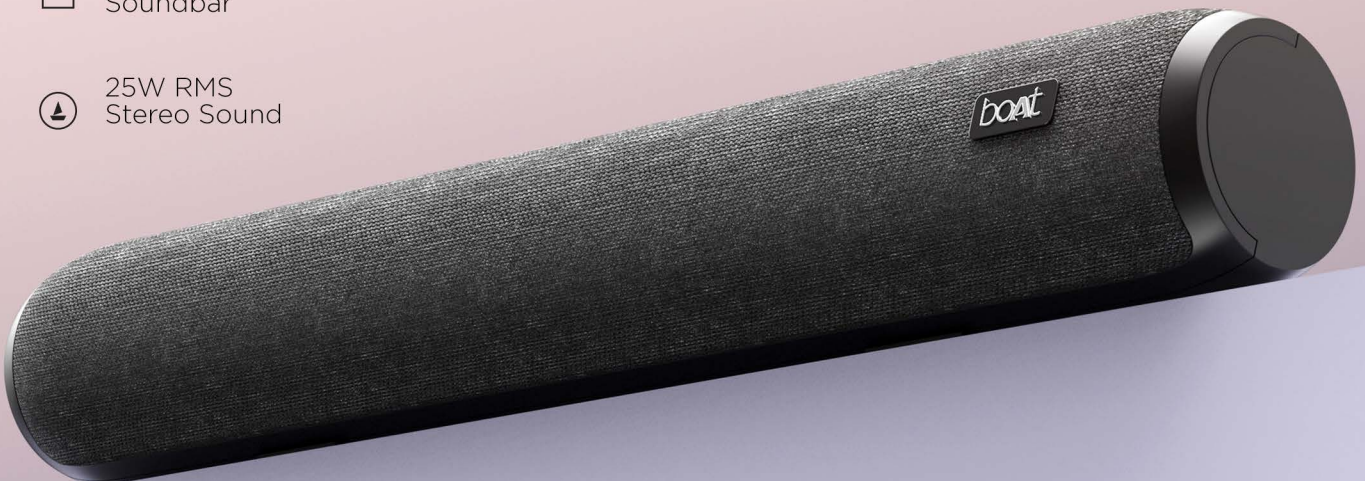

Aavante Bar 550

₹ 3,999

 5.1.2 Channel With Wired Satellites

4K Video & 3D Sound Effect 

 Master Remote Control

Decor Enhancing Design 

Aavante Bar 503

₹ 2,990