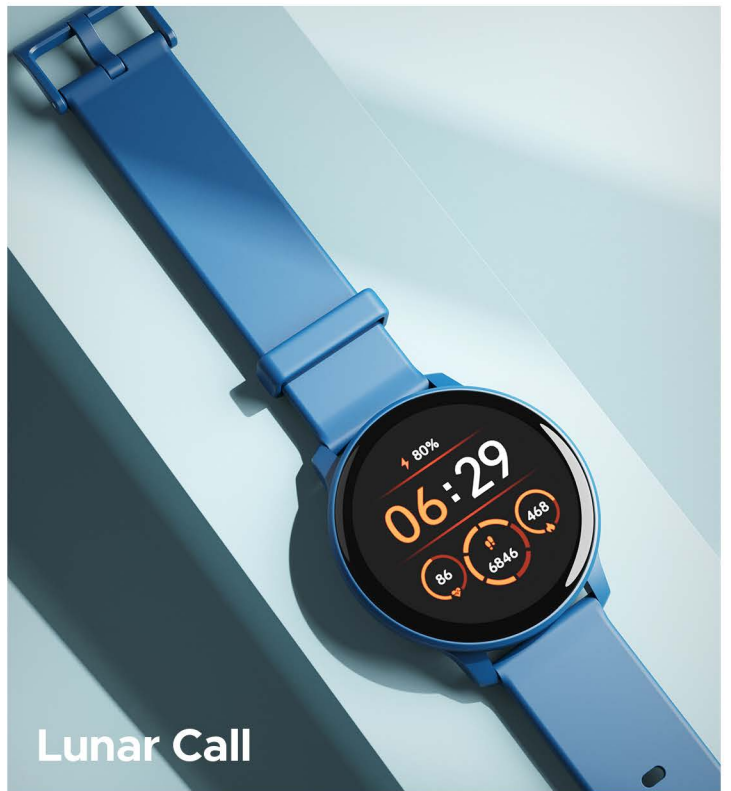

₹ 8,499

100+ Sports Mode

AI Voice Assistant

2.0 HD Display

Cloud & Custom Watch Faces

Wave Connect Plus

₹ 7,999

Multiple-Sports
Modes

1.83" HD
Display

Bilingual: Hindi
& English

Cloud & Custom
Watch Faces

BT Calling

Lunar Call

₹ 7,999

AI Noise
Cancellation

1.3" HD
Display