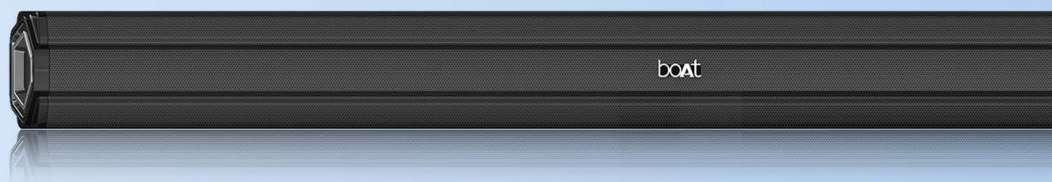

Aavante Bar 1500

₹ 16,990

Remote Control

2.1 Channel with
Wired Subwoofer

Bass & Treble
Control

160W RMS boAt
Signature Sound