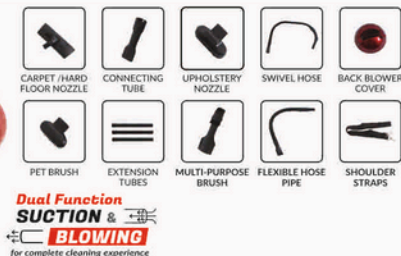

VI-1010

MRP- ₹3699 DP- ₹1955

Vacuum Cleaner
with Suction &
Blow Function

Watts | Packing
1000 | 6 Pcs.

VI-1020

MRP- ₹4899 DP- ₹2530

Vacuum Cleaner
Extra Accessories
with Suction & Blow
Function

Watts | Packing
1000 | 4 Pcs.

VTL-1040

MRP- ₹2999 DP- ₹1495

Vacuum Cleaner
Function
Suction & Blow

Watts | Packing
900 | 6 Pcs.

INSECT KILLER

VTL-8001

MRP- ₹3499 DP- ₹1702

Insect Killer
2x10w Tubes
1.25 FT.

Watts
20

Packing
5 Pcs.

VTL-8002

MRP- ₹4299 DP- ₹2185

Insect Killer
2x20w Tubes
2 FT.

Watts
40

Packing
5 Pcs.

VTL-8003

MRP- ₹1999 DP- ₹1523

Insect Killer
1 FT.

Watts
25

Packing
6 Pcs.

VTL-8004

MRP- ₹3499 DP- ₹2070

Insect Killer
1.5 FT.

Watts
38

Packing
6 Pcs.

VTL-8005

MRP- ₹4999 DP- ₹2472

Insect Killer
2 FT.

Watts
43

Packing
4 Pcs.