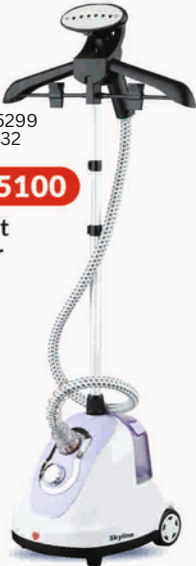

Pop Corn Maker

Watts
1200
Packing
6 Pcs.MRP- ₹1999
DP- ₹1552SHOCK PROOF
BODYLIGHT
WEIGHTBPA
FREE

Skyline®

MRP- ₹6499
DP- ₹4140

VTL-5300

Garment Steamer
with Double Rod
Watts | Packing
2000 | 2 Pcs.

VTL-5400

Garment Steamer
with Double Rod
Watts | Packing
2000 | 2 Pcs.

MRP- ₹7999
DP- ₹3910

Water drain plug
for Calc Free operation

Detachable &
Transparent Water tank

Auto shutoff

Boil-dry
Protection

28-34gm/per min
Variable Steam output

Adjustable pole
height

MRP- ₹6499
DP- ₹3450

VTL-5200

Garment
Steamer
Watts
1700
Packing
1 Pc.

MRP- ₹5299
DP- ₹2932

VTL-5100

Garment
Steamer
Watts
1700
Packing
2 Pcs.

COLOUR
OPTION