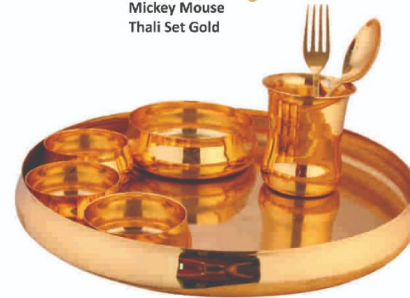

RBD-03
Brass Steel
Thali Set