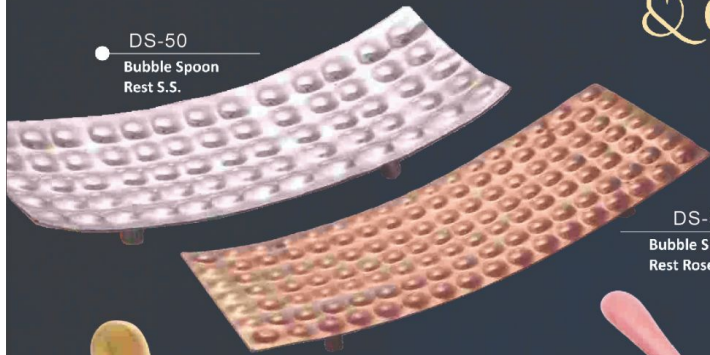

# SERVICE SPOON REST & CUTLERY

DS-50  
Bubble Spoon  
Rest S.S.

DS-51  
Bubble Spoon  
Rest RoseGold

DS-52  
Basic Spoon  
Rest with Lock  
Gold

DS-54  
Basic Spoon  
Rest with Lock  
RoseGold

DS-53  
Basic Spoon  
Rest with Lock  
S.S.