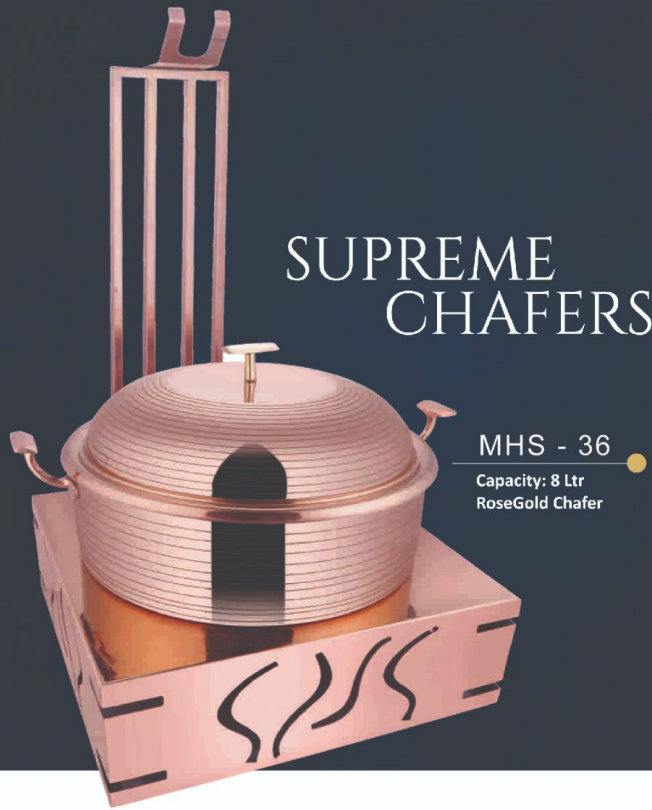

SUPREME CHAFERS