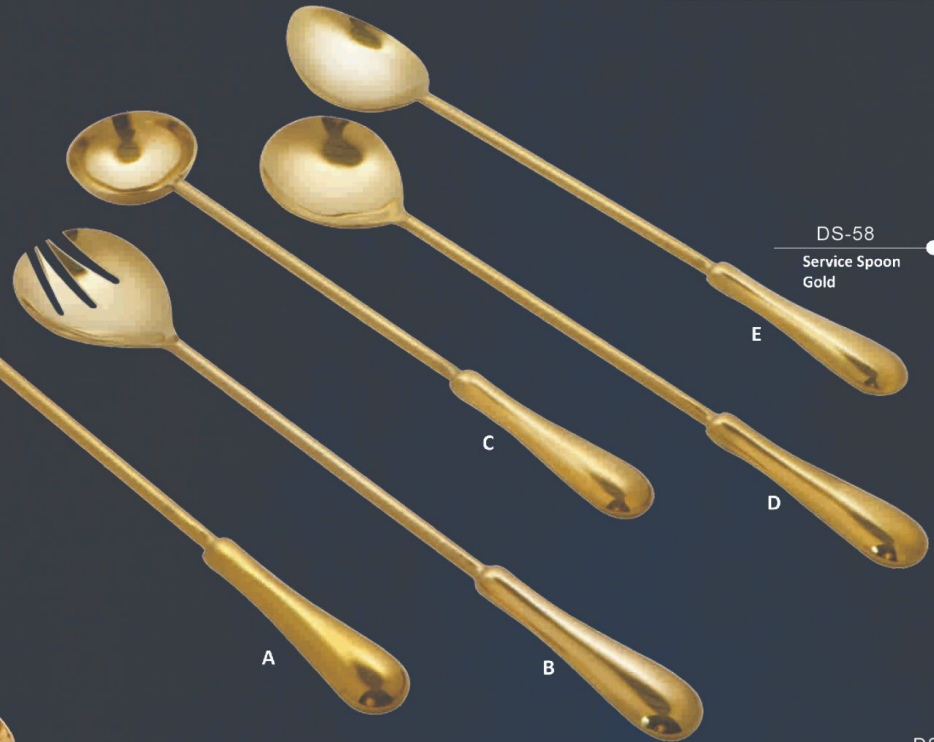

# SERVICE SPOON REST & CUTLERY

DS-50  
Bubble Spoon  
Rest S.S.

DS-51  
Bubble Spoon  
Rest RoseGold

DS-52  
Basic Spoon  
Rest with Lock  
Gold

DS-54  
Basic Spoon  
Rest with Lock  
RoseGold

DS-53  
Basic Spoon  
Rest with Lock  
S.S.

DS-55  
Premium  
Spoon Rest  
S.S.

DS-56  
Premium  
Spoon Rest  
Gold

DS-57  
Premium  
Spoon Rest  
RoseGold

DS-58  
Service Spoon  
Gold

DS-59  
Service Spoon  
Silver

DS-60  
Service Spoon  
Set Rosegold

DS-61  
Couple Laser Cut  
Menu Stand Gold