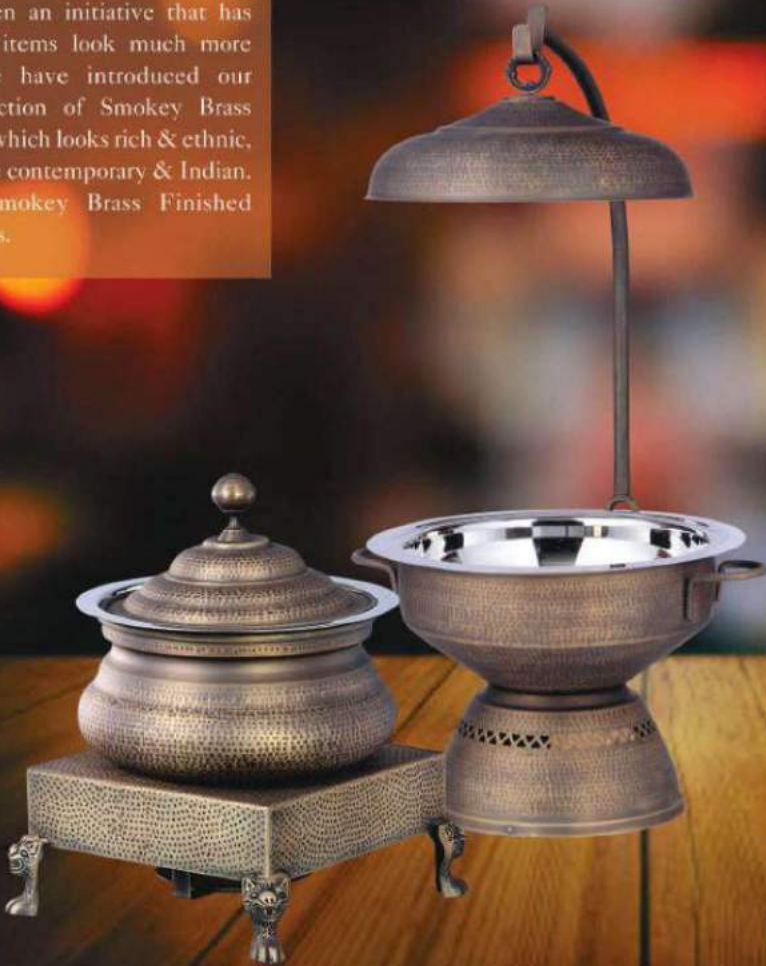

Smokey Brass Chafing Dish

The demand for Brass Chafing Dish is tremendous, but on the other side upkeep & maintenance is a big problem. Over the time copper & brass gets tarnished & looks dull & patchy. King International has taken an initiative that has made copper items look much more beautiful. We have introduced our heritage collection of Smokey Brass Chafing Dish which looks rich & ethnic, yet designs are contemporary & Indian. These are Smokey Brass Finished Chafing Dishes.