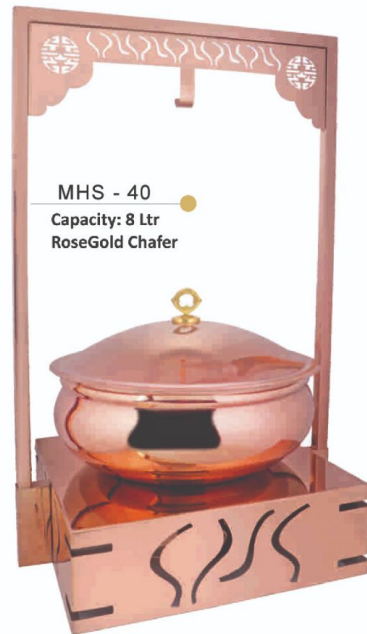

SUPREME CHAFERS