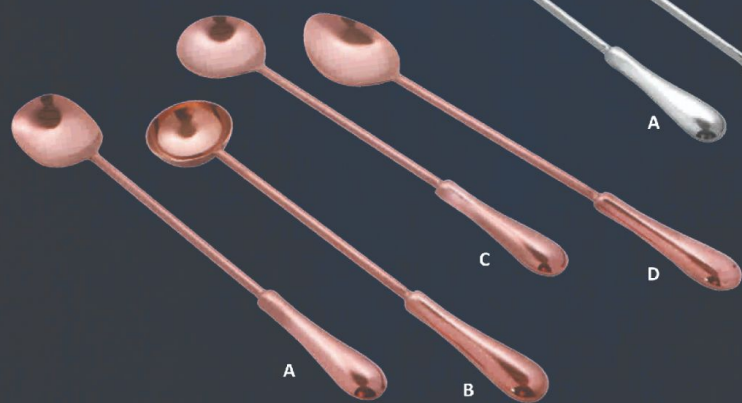

# SERVICE SPOON REST & CUTLERY

DS-50  
Bubble Spoon  
Rest S.S.

DS-51  
Bubble Spoon  
Rest RoseGold

DS-52  
Basic Spoon  
Rest with Lock  
Gold

DS-54  
Basic Spoon  
Rest with Lock  
RoseGold

DS-53  
Basic Spoon  
Rest with Lock  
S.S.

DS-55  
Premium  
Spoon Rest  
S.S.

DS-56  
Premium  
Spoon Rest  
Gold

DS-57  
Premium  
Spoon Rest  
RoseGold

DS-58  
Service Spoon  
Gold

DS-59  
Service Spoon  
Silver

DS-60  
Service Spoon  
Set Rosegold