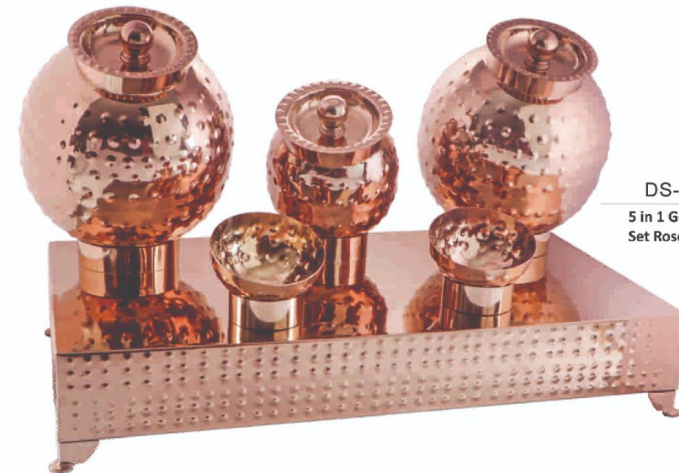

DS-49
5 in 1 Golgappa
Set Rosegold