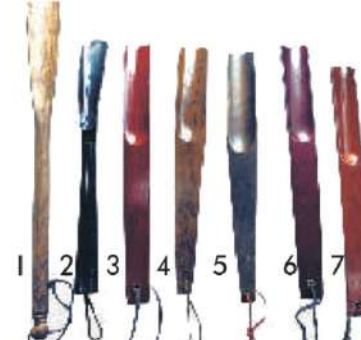

IHC-COAT BRUSHES

IHC-SHOE HORN